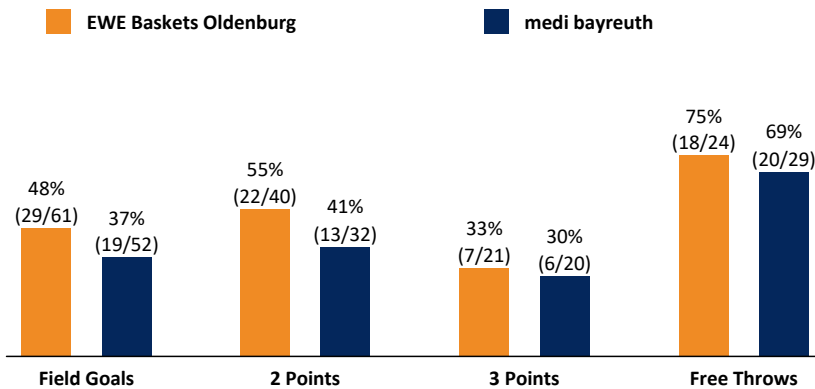

Referee: KRAUSE Oliver  
 Umpires: REITER Jonas / BÄNSCH Bastian  
 Commissioner: UMLANDT Ralph

Attendance: 6.000  
 Oldenburg, EWE ARENA, SA 15 APR 2017, 20:30, Game-ID: 19820

	Q1		Q2		Q3		Q4	
OLD	18	18	16	34	26	60	23	83
BAY	16	16	16	32	13	45	19	64

OLD	BAY
10 / 25 / 35	11 / 25 / 36
23	Rebounds
25	OR/DR/TOT
20	Assists
13	Fouls
12	Fouls Drawn
38	Turnovers
8	Steals
5	Points in the Paint
22 (80:58)	Second Chance Points
12-0 (46:34)	Fast Break Points
	Biggest Lead
	Biggest Scoring Run
	Lead Changes: 5
	Times Tied: 8