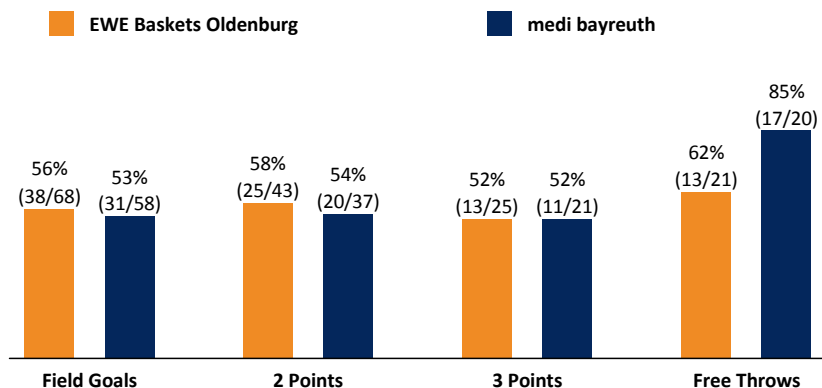

Referee: RODRIGUEZ Toni  
 Umpires: PANTHER Anne / STRAUBE Carsten  
 Commissioner: CONERS Volker

Attendance: 6.000  
 Oldenburg, EWE ARENA, DI 9 MAI 2017, 18:30, Game-ID: 20490

	Q1		Q2		Q3		Q4	
OLD	23	23	26	49	28	77	25	102
BAY	23	23	20	43	19	62	28	90

OLD	BAY
12 / 21 / 33	Rebounds OR/DR/TOT 4 / 20 / 24
24	Assists 11
22	Fouls 22
22	Fouls Drawn 22
8	Turnovers 12
7	Steals 4
44	Points in the Paint 32
16	Second Chance Points 4
8	Fast Break Points 6
19 (83:64)	Biggest Lead 2 (23:25)
13-0 (36:25)	Biggest Scoring Run 11-0 (45:41)
	Lead Changes: 2
	Times Tied: 2