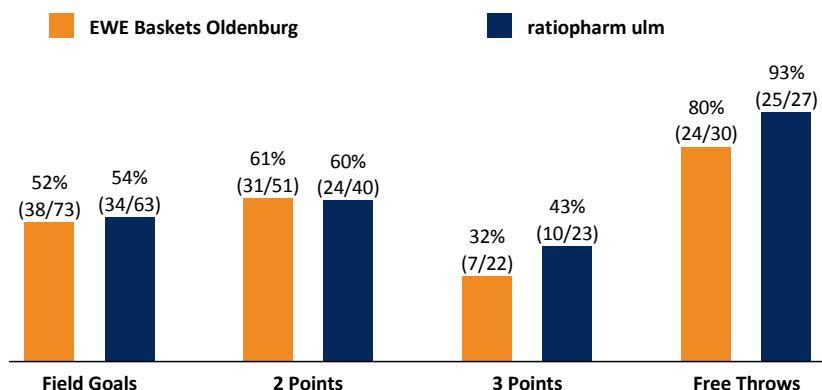

ULM - ratiopharm ulm (Coach: LEIBENATH Thorsten)

No.	Name	Min	PTS	2 Points	3 Points	Field Goals	Free Throws	OR	DR	TOT	AS	ST	TO	BS	SB	PF	FD	EFF	+/-	
19	BABB Chris	40:26	12	1/3 (33%)	3/9 (33%)	4/12 (33%)	1/1 (100%)		3	3	2	2	1	1		2	2	11	-6	
21	RUBIT Augustine	39:29	17	5/7 (71%)		5/7 (71%)	7/8 (88%)	2	9	11	1		1	2		3	8	27	-7	
8	MORGAN Raymar	32:17	27	6/11 (55%)	1/2 (50%)	7/13 (54%)	12/13 (92%)	1	4	5		2	2			4	9	25	-20	
6	GÜNTHER Per	27:23	6	0/2 (0%)	2/4 (50%)	2/6 (33%)			1	1	7		2			4	2	8	-16	
24	BRAUN Taylor	24:12	15	5/6 (83%)	1/3 (33%)	6/9 (67%)	2/2 (100%)		5	5	1	2	2			5	2	18	-8	
15	HOBBS Braydon	24:52	3	0/2 (0%)	1/3 (33%)	1/5 (20%)			2	2	8	2	3			3		8	-1	
23	PRATHER Casey	22:10	14	5/7 (71%)	1/1 (100%)	6/8 (75%)	1/1 (100%)		2	2	3		2				2	15	25	
9	TADDA Karsten	10:10	9	2/2 (100%)	1/1 (100%)	3/3 (100%)	2/2 (100%)	1		1	1		1			4	1	10	4	
7	FERNER Joschka	3:01	0															0	8	
18	WOHLFARTH-BOTTMANN Jonas	1:00	0								1					2		1	1	
11	PAPE Till	DNP																		
22	ROHWER Björn	DNP																		
Team / Coach									2	2			2							
Totals			225:00	103	24/40 (60%)	10/23 (43%)	34/63 (54%)	25/27 (93%)	4	28	32	24	8	16	3		27	26	123	-4

OLD	Rebounds OR/DR/TOT	ULM
9 / 26 / 35		4 / 28 / 32
19	Assists	24
27	Fouls	27
27	Fouls Drawn	26
11	Turnovers	16
9	Steals	8
48	Points in the Paint	34
7	Second Chance Points	8
6	Fast Break Points	3
8 (105:97)	Biggest Lead	27 (33:60)
17-0 (55:62)	Biggest Scoring Run	10-0 (11:19)
	Lead Changes:	8
	Times Tied:	8

EASYS-CREDIT-BBL.DE

Alle offiziellen Statistiken der easyCredit BBL, Daten, Rekorde uvm.!

EASYS-CREDIT BBL-APPS

News, Stats, Tabelle, Spielplan und vieles mehr, immer dabei! Kostenfrei für iOS und Android

TELEKOMBASKETBALL.DE

Keinen Korb mehr verpassen - Alle Spiele der easyCredit BBL LIVE und in HD! Erleben sie jetzt das größte Basketball-Angebot Deutschlands zuhause und mobil! www.telekombasketball.de

LEGEND
(C) Captain   +/- Plus-Minus-Rating   AS Assists   BS Blocked Shots   DNP Did Not Play   DR Defensive Rebounds
EFF Efficiency   FD Fouls Drawn   Min Minutes Played   OR Offensive Rebounds   OTx Overtime   PF Fouls
PTS Points   Qx Quarter Time   SB Shots Blocked   ST Steals   TO Turnovers   TOT Total Rebounds