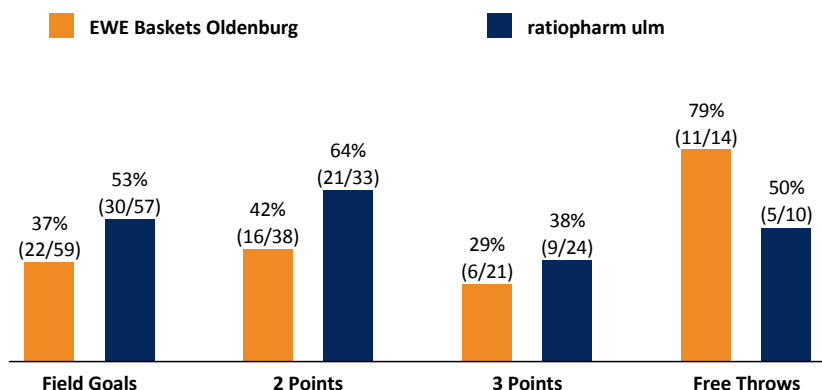

ULM - ratiopharm ulm (Coach: LEIBENATH Thorsten)

No.	Name	Min	PTS	2 Points	3 Points	Field Goals	Free Throws	OR	DR	TOT	AS	ST	TO	BS	SB	PF	FD	EFF	+/-	
19	BABB Chris	36:20	6	0/1 (0%)	2/6 (33%)	2/7 (29%)			3	3	3	1	1			3	3	7	14	
8	MORGAN Raymar	28:22	18	8/12 (67%)	0/1 (0%)	8/13 (62%)	2/4 (50%)	2	4	6	2	1	1			4	6	19	6	
6	GÜNTHER Per	27:42	11	1/2 (50%)	3/4 (75%)	4/6 (67%)			5	5	4	2	2			4	3	18	10	
24	BRAUN Taylor	26:43	8	2/2 (100%)	1/3 (33%)	3/5 (60%)	1/2 (50%)		2	2	1	1				3	1	7	9	
21	RUBIT Augustine	23:55	7	3/8 (38%)		3/8 (38%)	1/2 (50%)	2	4	6	4		3		1	2	1	8	11	
23	PRATHER Casey	20:55	12	3/4 (75%)	2/4 (50%)	5/8 (63%)		1	2	3				2				14	-6	
9	TADDA Karsten	13:38	5	1/1 (100%)	1/3 (33%)	2/4 (50%)			1	1						1	4	4		
15	HOBBS Braydon	12:18	0		0/3 (0%)	0/3 (0%)			1	1	2		1			1	1	-1	2	
18	WOHLFARTH-BOTTERMANN Jonas	10:07	7	3/3 (100%)		3/3 (100%)	1/2 (50%)		4	4			1	1		3	2	10	10	
7	FERNER Joschka	DNP																		
11	PAPE Till	DNP																		
22	ROHWER Björn	DNP																		
Team / Coach								1	1	2										
Totals			200:00	74	21/33 (64%)	9/24 (38%)	30/57 (53%)	5/10 (50%)	6	27	33	16	4	10	3	1	20	18	88	13

OLD	Rebounds OR/DR/TOT	ULM
9 / 22 / 31		6 / 27 / 33
16	Assists	16
18	Fouls	20
20	Fouls Drawn	18
11	Turnovers	10
7	Steals	4
28	Points in the Paint	34
1	Second Chance Points	8
4	Fast Break Points	1
0 (:)	Biggest Lead	14 (6:20)
6-0 (17:22)	Biggest Scoring Run	10-0 (0:10)
	Lead Changes:	0
	Times Tied:	0

EASYS-CREDIT-BBL.DE

Alle offiziellen Statistiken der easyCredit BBL, Daten, Rekorde uvm.!

EASYS-CREDIT BBL-APPS

News, Stats, Tabelle, Spielplan und vieles mehr, immer dabei! Kostenfrei für iOS und Android

TELEKOMBASKETBALL.DE

Keinen Korb mehr verpassen - Alle Spiele der easyCredit BBL LIVE und in HD! Erleben sie jetzt das größte Basketball-Angebot Deutschlands zuhause und mobil! www.telekombasketball.de

LEGEND
(C) Captain   +/- Plus-Minus-Rating   AS Assists   BS Blocked Shots   DNP Did Not Play   DR Defensive Rebounds
EFF Efficiency   FD Fouls Drawn   Min Minutes Played   OR Offensive Rebounds   OTx Overtime   PF Fouls
PTS Points   Qx Quarter Time   SB Shots Blocked   ST Steals   TO Turnovers   TOT Total Rebounds