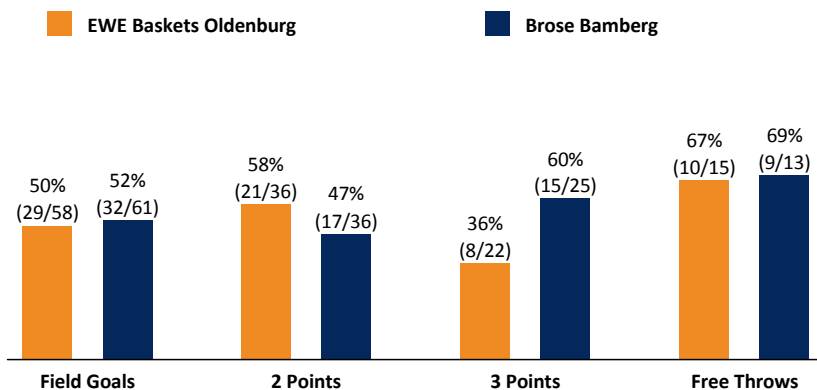

EWE Baskets Oldenburg 76 : 88

Brose Bamberg

Referee: LOTTERMOSER Robert
Umpires: STRAUBE Carsten / FRITZ Clemens
Commissioner: CONERS Volker

Attendance: 6.000
Oldenburg, EWE ARENA, MI 7 JUN 2017, 20:30, Game-ID: 20514

Summary statistics table comparing OLD and BAM on metrics like Rebounds, Assists, Fouls, Turnovers, Steals, Points in the Paint, Second Chance Points, Fast Break Points, Biggest Lead, Biggest Scoring Run, Lead Changes, and Times Tied.