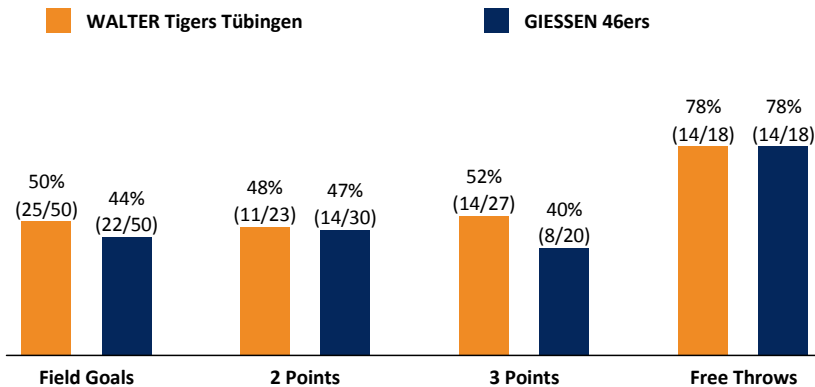

WALTER Tigers Tübingen 78 : 66

GIESSEN 46ers

Referee: BITTNER Steve
Umpires: REITER Jonas / ARIK Tamer
Commissioner: SCHENKING Albert

Tübingen, Paul Horn-Arena, FR 30 SEP 2016, 20:30, Game-ID: 19564

Summary table showing scores by quarter (Q1-Q4) for TUB and GIE.

TUB - WALTER Tigers Tübingen (Coach: McCOY Tyrone)

Main player statistics table for TUB, including columns for No., Name, Min, PTS, 2 Points, 3 Points, Field Goals, Free Throws, OR, DR, TOT, AS, ST, TO, BS, SB, PF, FD, EFF, +/-.

GIE - GIESSEN 46ers (Coach: WUCHERER Denis)

Main player statistics table for GIE, including columns for No., Name, Min, PTS, 2 Points, 3 Points, Field Goals, Free Throws, OR, DR, TOT, AS, ST, TO, BS, SB, PF, FD, EFF, +/-.

Summary table comparing TUB and GIE on various metrics like Rebounds, Assists, Fouls, Turnovers, Steals, Points in the Paint, etc.

EASycREDIT-BBL.DE

Alle offiziellen Statistiken der easyCredit BBL, Daten, Rekorde uvm.!

EASycREDIT BBL-APPS

News, Stats, Tabelle, Spielplan und vieles mehr, immer dabei! Kostenfrei für iOS und Android

TELEKOMBASKETBALL.DE

Keinen Korb mehr verpassen - Alle Spiele der easyCredit BBL LIVE und in HD! Erleben sie jetzt das größte Basketball-Angebot Deutschlands zuhause und mobil! www.telekombasketball.de

LEGEND table defining abbreviations for (C), +/-, EFF, PTS, AS, Min, SB, BS, OR, ST, DNP, OTx, TO, DR, PF, TOT.