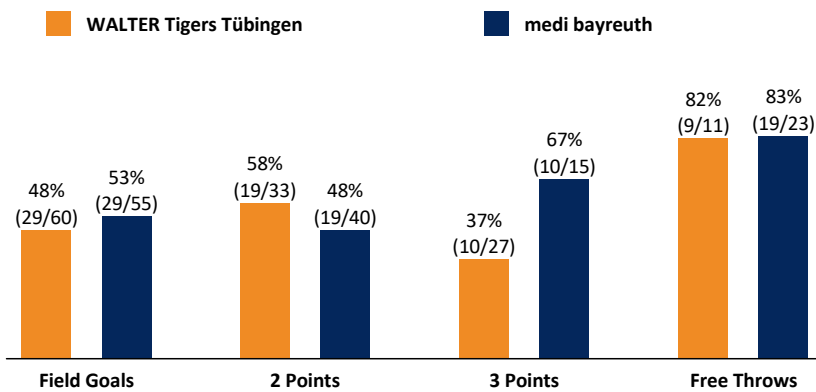

WALTER Tigers Tübingen 77 : 87

medi bayreuth

Referee: REITER M.
Umpires: KATTUR R. / HEGEMANN J.
Commissioner: UNGER Jürgen

Tübingen, Paul Horn-Arena, SO 20 NOV 2016, 18:00, Game-ID: 19637

Scoreboard table showing Q1, Q2, Q3, Q4 scores for TUB and BAY.

TUB - WALTER Tigers Tübingen (Coach: McCOY Tyron)

Main player statistics table for TUB, including columns for No., Name, Min, PTS, 2 Points, 3 Points, Field Goals, Free Throws, and various rebound/assist metrics.

BAY - medi bayreuth (Coach: KORNER Raoul)

Main player statistics table for BAY, including columns for No., Name, Min, PTS, 2 Points, 3 Points, Field Goals, Free Throws, and various rebound/assist metrics.

Summary statistics table comparing TUB and BAY on metrics like Rebounds, Assists, Fouls, Turnovers, Steals, Points in the Paint, etc.

EASycREDIT-BBL.DE

Alle offiziellen Statistiken der easyCredit BBL, Daten, Rekorde uvm.!

EASycREDIT BBL-APPS

News, Stats, Tabelle, Spielplan und vieles mehr, immer dabei! Kostenfrei für iOS und Android

TELEKOMBASKETBALL.DE

Keinen Korb mehr verpassen - Alle Spiele der easyCredit BBL LIVE und in HD! Erleben sie jetzt das größte Basketball-Angebot Deutschlands zuhause und mobil! www.telekombasketball.de

LEGEND table defining abbreviations for (C), CAPTAIN, +/-, EFF, PTS, AS, FD, Qx, Min, SB, BS, OR, ST, DNP, OTx, TO, DR, PF, TOT.