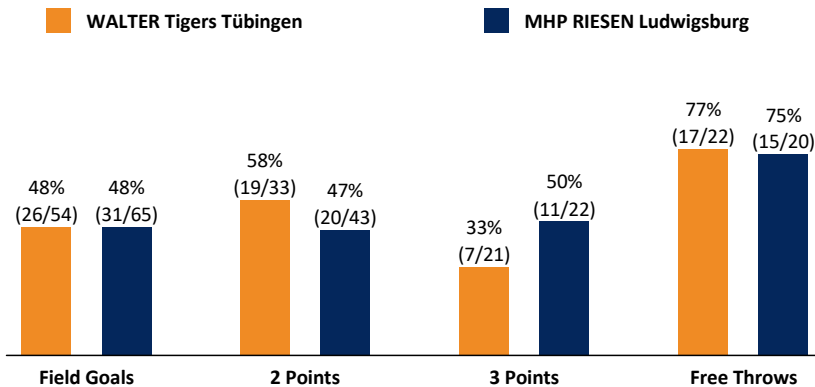

LUD - MHP RIESEN Ludwigsburg (Coach: PATRICK John)

No.	Name	Min	PTS	2 Points	3 Points	Field Goals	Free Throws	OR	DR	TOT	AS	ST	TO	BS	SB	PF	FD	EFF	+/-	
2	HAMMONDS Clifford	34:16	12	2/4 (50%)	2/4 (50%)	4/8 (50%)	2/4 (50%)		2	2	12	2					5	22	3	
6	MARTIN Kelvin	28:50	23	8/14 (57%)	1/3 (33%)	9/17 (53%)	4/5 (80%)	2	2	4	4		1			3	3	21	3	
3	COTTON Tekele	25:36	4	1/4 (25%)	0/1 (0%)	1/5 (20%)	2/2 (100%)		1	1		1				1	1	2	2	
32	THIEMANN Johannes	13:38	2	1/6 (17%)		1/6 (17%)		1		1			1		1	2		-3	-5	
15	GONZALVEZ David	7:08	3		1/1 (100%)	1/1 (100%)			2	2		1	2					4	0	
7	CRAWFORD Drew	28:37	21	4/6 (67%)	3/4 (75%)	7/10 (70%)	4/6 (67%)		5	5			2			1	5	19	16	
33	TOPPERT Chad	25:21	12	0/1 (0%)	4/8 (50%)	4/9 (44%)		1	2	3	3	1				2	1	14	12	
45	COOLEY Jack	23:12	9	3/6 (50%)	0/1 (0%)	3/7 (43%)	3/3 (100%)	1	4	5		1	1	1		1	6	11	15	
35	LOESING Brad	6:33	2	1/1 (100%)		1/1 (100%)			1	1	1					5		4	9	
23	KONE Bazoumana	3:49	0	0/1 (0%)		0/1 (0%)		1	2	3	1					1	1	3	4	
12	BREUNIG Martin	3:00	0															0	1	
Team / Coach								1	1	2			1							
Totals			200:00	88	20/43 (47%)	11/22 (50%)	31/65 (48%)	15/20 (75%)	7	22	29	21	6	8	1	1	16	22	98	12

TUB	Rebounds OR/DR/TOT	LUD
7 / 29 / 36	Rebounds OR/DR/TOT	7 / 22 / 29
16	Assists	21
22	Fouls	16
16	Fouls Drawn	22
19	Turnovers	8
3	Steals	6
30	Points in the Paint	34
3	Second Chance Points	15
10	Fast Break Points	8
5 (13:8)	Biggest Lead	13 (73:86)
9-0 (53:53)	Biggest Scoring Run	8-0 (17:24)
	Lead Changes:	6
	Times Tied:	1

EASYSYMBOL-BBL.DE

Alle offiziellen Statistiken der easyCredit BBL, Daten, Rekorde uvm.!

EASYSYMBOL BBL-APPS

News, Stats, Tabelle, Spielplan und vieles mehr, immer dabei! Kostenfrei für iOS und Android

TELEKOMBASKETBALL.DE

Keinen Korb mehr verpassen - Alle Spiele der easyCredit BBL LIVE und in HD! Erleben sie jetzt das größte Basketball-Angebot Deutschlands zuhause und mobil! www.telekombasketball.de

LEGEND
(C) Captain +/- Plus-Minus-Rating AS Assists BS Blocked Shots DNP Did Not Play DR Defensive Rebounds
EFF Efficiency FD Fouls Drawn Min Minutes Played OR Offensive Rebounds OTx Overtime PF Fouls
PTS Points Qx Quarter Time SB Shots Blocked ST Steals TO Turnovers TOT Total Rebounds