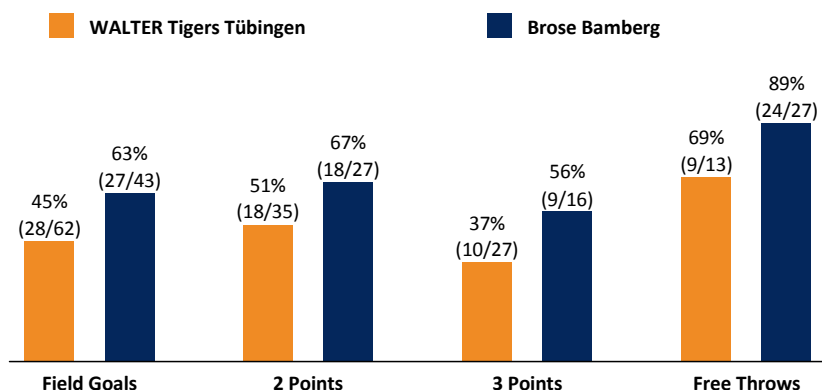

WALTER Tigers Tübingen 75 : 87

Brose Bamberg

Referee: PANTHER Anne
Umpires: BITTNER Steve / BEJAQUI Dominic
Commissioner: DIETERICH Sascha

Tübingen, Paul Horn-Arena, DO 13 APR 2017, 20:30, Game-ID: 19814

Scoreboard table showing Q1, Q2, Q3, Q4 scores for TUB and BAM.

TUB - WALTER Tigers Tübingen (Coach: McCOY Tyrone)

Main player statistics table for TUB, including columns for No., Name, Min, PTS, 2 Points, 3 Points, Field Goals, Free Throws, OR, DR, TOT, AS, ST, TO, BS, SB, PF, FD, EFF, +/-.

BAM - Brose Bamberg (Coach: TRINCHIERI Andrea)

Main player statistics table for BAM, including columns for No., Name, Min, PTS, 2 Points, 3 Points, Field Goals, Free Throws, OR, DR, TOT, AS, ST, TO, BS, SB, PF, FD, EFF, +/-.

Summary statistics table comparing TUB and BAM across various metrics like Rebounds, Assists, Fouls, etc.

EASycREDIT-BBL.DE

Alle offiziellen Statistiken der easyCredit BBL, Daten, Rekorde uvm.!

EASycREDIT BBL-APPS

News, Stats, Tabelle, Spielplan und vieles mehr, immer dabei! Kostenfrei für iOS und Android

TELEKOMBASKETBALL.DE

Keinen Korb mehr verpassen - Alle Spiele der easyCredit BBL LIVE und in HD! Erleben sie jetzt das größte Basketball-Angebot Deutschlands zuhause und mobil! www.telekombasketball.de

LEGEND table defining abbreviations for Captain, Plus-Minus-Rating, Assists, Blocked Shots, Did Not Played, Defensive Rebounds, etc.