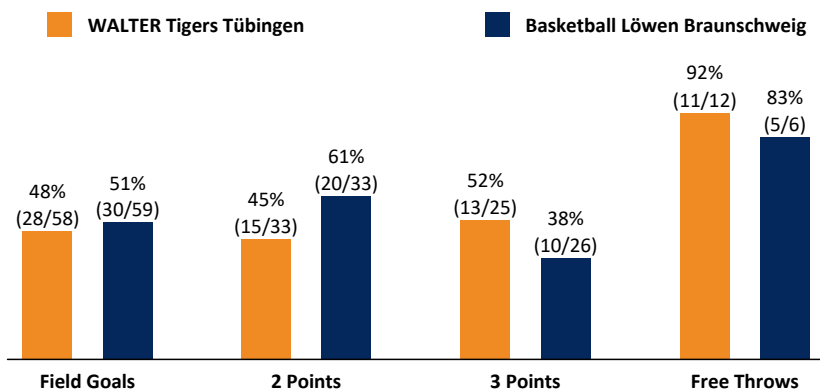

BRA - Basketball Löwen Braunschweig (Coach: MENZ Frank)

No.	Name	Min	PTS	2 Points	3 Points	Field Goals	Free Throws	OR	DR	TOT	AS	ST	TO	BS	SB	PF	FD	EFF	+/-
21	PIERRE Dyshawn	35:30	24	9/11 (82%)	1/5 (20%)	10/16 (63%)	3/4 (75%)		9	9	2		3			1	3	25	-6
19	SCHWARTZ Tim	31:56	18	3/3 (100%)	4/6 (67%)	7/9 (78%)		1	1	2	2		1			4		19	-11
10	KLEPEISZ Thomas	28:59	6	0/1 (0%)	2/5 (40%)	2/6 (33%)			2	2	8		1			4	2	11	3
23	GUYTON Carlon	26:46	11	3/6 (50%)	1/4 (25%)	4/10 (40%)	2/2 (100%)		2	2	2	2	1			2	2	10	-8
41	GROSELLE Geoffrey	24:06	10	5/6 (83%)		5/6 (83%)		4	3	7	1	2	2		1	2	3	17	1
54	BOYKIN Jamal	13:30	3	0/3 (0%)	1/1 (100%)	1/4 (25%)				1				1		1		2	-3
31	SIMON Nicolai	13:07	0	0/2 (0%)		0/2 (0%)			1	1	2		2		1	2	1	-1	-1
9	THEIS Sid-Marlon	12:33	0	0/1 (0%)	0/1 (0%)	0/2 (0%)		1		1	1	1	1		1	2	0	-4	
6	FIGGE Luis	9:16	3		1/3 (33%)	1/3 (33%)			1	1						1	2	2	5
4	EBERT Constantin	4:17	0		0/1 (0%)	0/1 (0%)							1			1		-2	-1
11	ALTE Tom	DNP																	
Team / Coach									4	4									
Totals		200:00	75	20/33 (61%)	10/26 (38%)	30/59 (51%)	5/6 (83%)	6	23	29	19	5	12	1	3	18	15	87	-5

TUB	BRA
7 / 23 / 30	6 / 23 / 29
19	19
15	18
18	15
11	12
6	5
18	32
12	8
4	4
10 (50:40)	7 (20:27)
8-0 (64:58)	10-0 (69:72)
Lead Changes: 12	
Times Tied: 9	

EASycREDIT-BBL.DE

Alle offiziellen Statistiken der easyCredit BBL, Daten, Rekorde uvm.!

EASycREDIT BBL-APPS

News, Stats, Tabelle, Spielplan und vieles mehr, immer dabei! Kostenfrei für iOS und Android

TELEKOMBASKETBALL.DE

Keinen Korb mehr verpassen - Alle Spiele der easyCredit BBL LIVE und in HD! Erleben sie jetzt das größte Basketball-Angebot Deutschlands zuhause und mobil! www.telekombasketball.de

LEGEND
(C) Captain   +/- Plus-Minus-Rating   AS Assists   BS Blocked Shots   DNP Did Not Play   DR Defensive Rebounds
EFF Efficiency   FD Fouls Drawn   Min Minutes Played   OR Offensive Rebounds   OTx Overtime   PF Fouls
PTS Points   Qx Quarter Time   SB Shots Blocked   ST Steals   TO Turnovers   TOT Total Rebounds