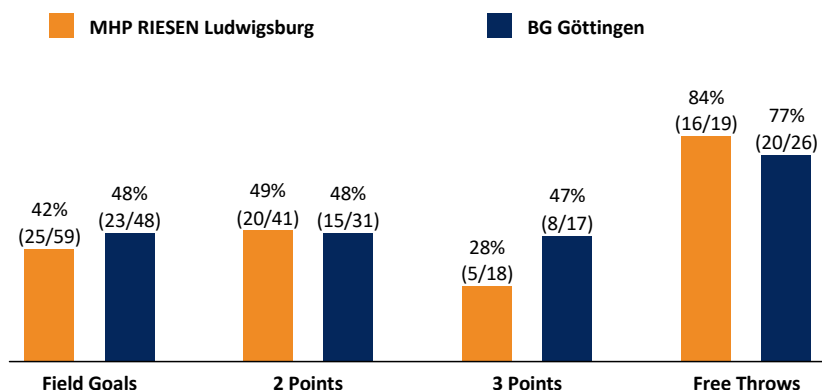

MHP RIESEN Ludwigsburg 71 : 74

BG Göttingen

Referee: MADINGER C
Umpires: STRAUBE C / FRÖLICH H
Commissioner: EICHHORN

Ludwigsburg, MHP Arena, FR 30 SEP 2016, 20:30, Game-ID: 19558

Scoreboard table showing Q1, Q2, Q3, Q4 scores for LUD and GOT.

LUD - MHP RIESEN Ludwigsburg (Coach: PATRICK John)

Main player statistics table for LUD, including columns for No., Name, Min, PTS, 2 Points, 3 Points, Field Goals, Free Throws, OR, DR, TOT, AS, ST, TO, BS, SB, PF, FD, EFF, +/-.

Summary statistics table comparing LUD and GOT on metrics like Rebounds, Assists, Fouls, Turnovers, Steals, Points in the Paint, Second Chance Points, Fast Break Points, Biggest Lead, Biggest Scoring Run, Lead Changes, and Times Tied.