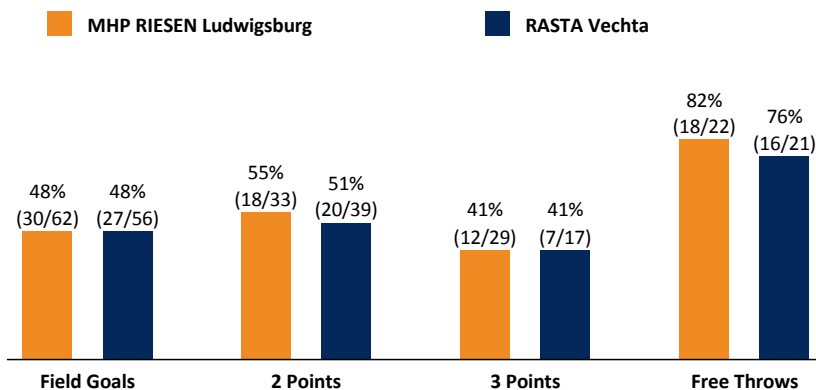

VEC - RASTA Vechta (Coach: WAGNER Andreas)

No.	Name	Min	PTS	2 Points	3 Points	Field Goals	Free Throws	OR	DR	TOT	AS	ST	TO	BS	SB	PF	FD	EFF	+/-		
3	MACHADO Scott	31:59	12	3/6 (50%)	1/4 (25%)	4/10 (40%)	3/4 (75%)		3	3	9	1	7			3	3	11	5		
34	STANDHARDINGER Christian	30:23	19	7/10 (70%)	1/3 (33%)	8/13 (62%)	2/3 (67%)		3	3	4	2	4			3	3	18	2		
0	GAINES Frank	24:03	5	2/6 (33%)	0/2 (0%)	2/8 (25%)	1/2 (50%)		1	1	1	1	3		2	3	2	-2	-19		
15	ALLEN Derrick	20:13	3	1/2 (50%)		1/2 (50%)	1/2 (50%)	1		1			1	2		2	1	3	-3		
17	EHAMBE Moses	17:07	2	1/3 (33%)	0/1 (0%)	1/4 (25%)			1	1			3		1	4	1	-3	-8		
21	WARECH Travis	22:53	17	1/3 (33%)	3/4 (75%)	4/7 (57%)	6/6 (100%)	1	3	4		5	1			2	4	22	-5		
4	SEARCY Devin	19:47	7	2/3 (67%)		2/3 (67%)	3/4 (75%)	2	2	4						2	3	9	-10		
5	GESKE Niklas	16:09	0		0/1 (0%)	0/1 (0%)		1	3	4	1		3			2		1	-13		
9	BUCKLES Rakeem	9:37	7	2/4 (50%)	1/1 (100%)	3/5 (60%)		2	2	4						3	1	9	-15		
7	BEKTESHI Besnik	7:49	5	1/2 (50%)	1/1 (100%)	2/3 (67%)					1						5	1			
Team / Coach								3	2	5											
Totals			200:00	77	20/39 (51%)	7/17 (41%)	27/56 (48%)	16/21 (76%)	10	20	30	16	9	22	2	3	24	18	78	-13	

LUD	VEC
8 / 25 / 33	10 / 20 / 30
19	16
18	24
24	18
12	22
9	9
26	28
8	6
5	3
20 (85:65)	5 (6:11)
7-0 (50:42)	9-0 (50:51)
Lead Changes: 11	
Times Tied: 5	

EASycREDIT-BBL.DE

Alle offiziellen Statistiken der easyCredit BBL, Daten, Rekorde uvm.!

EASycREDIT BBL-APPS

News, Stats, Tabelle, Spielplan und vieles mehr, immer dabei! Kostenfrei für iOS und Android

TELEKOMBASKETBALL.DE

Keinen Korb mehr verpassen - Alle Spiele der easyCredit BBL LIVE und in HD! Erleben sie jetzt das größte Basketball-Angebot Deutschlands zuhause und mobil! www.telekombasketball.de

LEGEND

(C) Captain   +/- Plus-Minus-Rating   AS Assists   BS Blocked Shots   DNP Did Not Played   DR Defensive Rebounds
EFF Efficiency   FD Fouls Drawn   Min Minutes Played   OR Offensive Rebounds   OTx Overtime   PF Fouls
PTS Points   Qx Quarter Time   SB Shots Blocked   ST Steals   TO Turnovers   TOT Total Rebounds