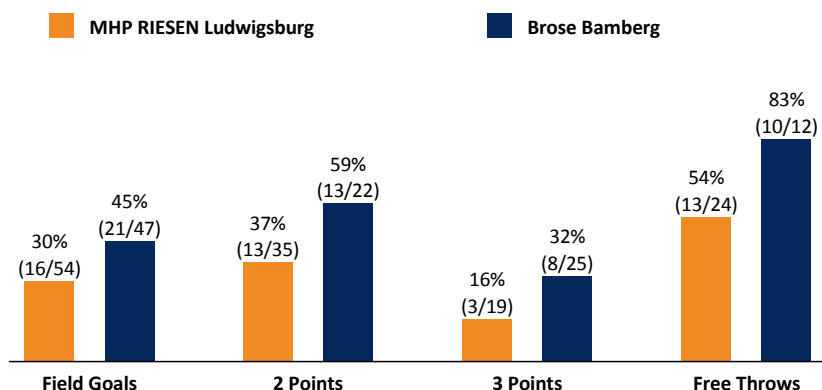

MHP RIESEN Ludwigsburg 48 : 60

Brose Bamberg

Referee: REITER Moritz
Umpires: FRITZ Clemens / BEJAOUI Dominik
Commissioner: UNGER Jürgen

Attendance: 3.920
Ludwigsburg, MHP Arena, SO 30 OKT 2016, 18:00, Game-ID: 19611

Summary table showing scores by quarter (Q1-Q4) for LUD and BAM.

LUD - MHP RIESEN Ludwigsburg (Coach: PATRICK John)

Main player statistics table for Ludwigsburg, including columns for No., Name, Min, PTS, 2 Points, 3 Points, Field Goals, Free Throws, and various rebound/steal metrics.

BAM - Brose Bamberg (Coach: TRINCHIERI Andrea)

Main player statistics table for Bamberg, including columns for No., Name, Min, PTS, 2 Points, 3 Points, Field Goals, Free Throws, and various rebound/steal metrics.

Summary table comparing team statistics between LUD and BAM, such as Rebounds, Assists, Fouls, Turnovers, and Steals.

EASycREDIT-BBL.DE

Alle offiziellen Statistiken der easyCredit BBL, Daten, Rekorde uvm.!

EASycREDIT BBL-APPS

News, Stats, Tabelle, Spielplan und vieles mehr, immer dabei! Kostenfrei für iOS und Android

TELEKOMBASKETBALL.DE

Keinen Korb mehr verpassen - Alle Spiele der easyCredit BBL LIVE und in HD! Erleben sie jetzt das größte Basketball-Angebot Deutschlands zuhause und mobil! www.telekombasketball.de

LEGEND (C) Captain, +/- Plus-Minus-Rating, AS Assists, BS Blocked Shots, DNP Did Not Played, DR Defensive Rebounds, EFF Efficiency, FD Fouls Drawn, Min Minutes Played, OR Offensive Rebounds, OTx Overtime, PF Fouls, PTS Points, Qx Quarter Time, SB Shots Blocked, ST Steals, TOT Total Rebounds