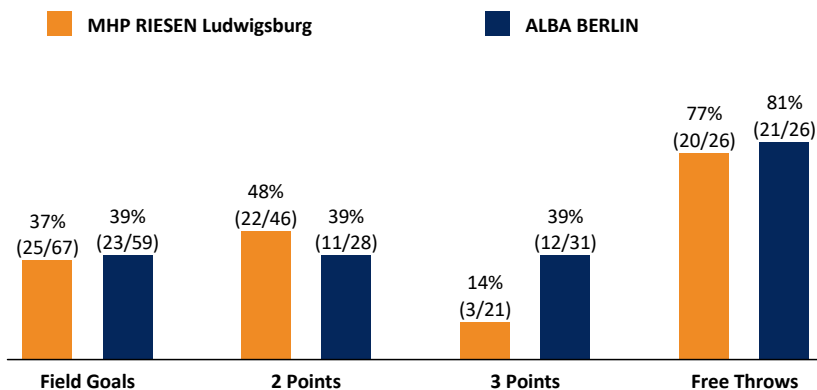

MHP RIESEN Ludwigsburg 73 : 79

ALBA BERLIN

Referee: REITER Moritz
Umpires: LOTTERMOSER Robert / FRÖLICH Henning
Commissioner: GINTSCHEL Winnfried

Ludwigsburg, MHP Arena, SO 13 NOV 2016, 15:30, Game-ID: 19625

Scoreboard summary table showing Q1, Q2, Q3, Q4 scores for LUD and BER.

LUD - MHP RIESEN Ludwigsburg (Coach: PATRICK John)

Main player statistics table for MHP RIESEN Ludwigsburg, including columns for No., Name, Min, PTS, 2 Points, 3 Points, Field Goals, Free Throws, and various advanced stats.

BER - ALBA BERLIN (Coach: CAKI Ahmet)

Main player statistics table for ALBA BERLIN, including columns for No., Name, Min, PTS, 2 Points, 3 Points, Field Goals, Free Throws, and various advanced stats.

Summary comparison table between LUD and BER for various statistical categories like Rebounds, Assists, Fouls, etc.

EASYSREDIT-BBL.DE

Alle offiziellen Statistiken der easyCredit BBL, Daten, Rekorde uvm.!

EASYSREDIT BBL-APPS

News, Stats, Tabelle, Spielplan und vieles mehr, immer dabei! Kostenfrei für iOS und Android

TELEKOMBASKETBALL.DE

Keinen Korb mehr verpassen - Alle Spiele der easyCredit BBL LIVE und in HD! Erleben sie jetzt das größte Basketball-Angebot Deutschlands zuhause und mobil! www.telekombasketball.de

LEGEND table defining abbreviations for various basketball statistics and player roles.