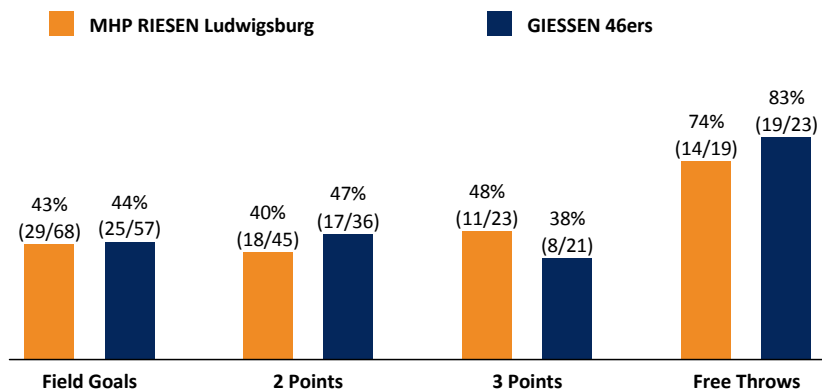

MHP RIESEN Ludwigsburg 83 : 77

GIESSEN 46ers

Referee: FRITZ Clemens
Umpires: BARTH Benjamin / KÜPPER Moritz
Commissioner: UNGER Jürgen

Attendance: 3.834
Ludwigsburg, MHP Arena, SA 11 FEB 2017, 20:30, Game-ID: 19741

Scoreboard table showing Q1, Q2, Q3, Q4 scores for LUD and GIE.

LUD - MHP RIESEN Ludwigsburg (Coach: PATRICK John)

Main player statistics table for MHP RIESEN Ludwigsburg including columns for No., Name, Min, PTS, 2 Points, 3 Points, Field Goals, Free Throws, OR, DR, TOT, AS, ST, TO, BS, SB, PF, FD, EFF, +/-.

GIE - GIESSEN 46ers (Coach: WUCHERER Denis)

Main player statistics table for GIESSEN 46ers including columns for No., Name, Min, PTS, 2 Points, 3 Points, Field Goals, Free Throws, OR, DR, TOT, AS, ST, TO, BS, SB, PF, FD, EFF, +/-.

Summary statistics table comparing LUD and GIE across various metrics like Rebounds, Assists, Fouls, etc.

EASycREDIT-BBL.DE

Alle offiziellen Statistiken der easyCredit BBL, Daten, Rekorde uvm.!

EASycREDIT BBL-APPS

News, Stats, Tabelle, Spielplan und vieles mehr, immer dabei! Kostenfrei für iOS und Android

TELEKOMBASKETBALL.DE

Keinen Korb mehr verpassen - Alle Spiele der easyCredit BBL LIVE und in HD! Erleben sie jetzt das größte Basketball-Angebot Deutschlands zuhause und mobil! www.telekombasketball.de

LEGEND

- (C) Captain, +/- Plus-Minus-Rating, AS Assists, BS Blocked Shots, DNP Did Not Play, DR Defensive Rebounds, EFF Efficiency, FD Fouls Drawn, Min Minutes Played, OR Offensive Rebounds, OTx Overtime, PF Fouls, PTS Points, Qx Quarter Time, SB Shots Blocked, ST Steals, TOT Total Rebounds