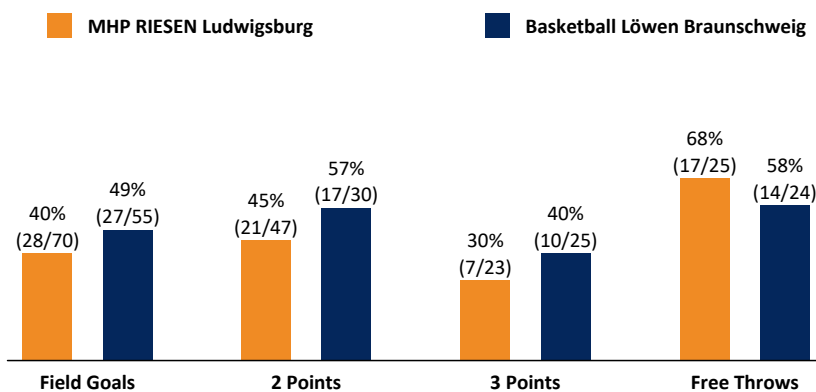

BRA - Basketball Löwen Braunschweig (Coach: MENZ Frank)

No.	Name	Min	PTS	2 Points	3 Points	Field Goals	Free Throws	OR	DR	TOT	AS	ST	TO	BS	SB	PF	FD	EFF	+/-	
21	PIERRE Dyshawn	37:32	27	3/5 (60%)	5/8 (63%)	8/13 (62%)	6/9 (67%)	3	6	9	4	2	2	1		1	6	33	-2	
7	MEDLOCK Carlos	36:37	18	4/5 (80%)	3/4 (75%)	7/9 (78%)	1/1 (100%)		1	1	5		2			3	3	20	-8	
19	SCHWARTZ Tim	22:17	2	1/1 (100%)	0/4 (0%)	1/5 (20%)		2	1	3							1	1	-4	
41	GROSELLE Geoffrey	19:01	8	3/5 (60%)		3/5 (60%)	2/4 (50%)	1	3	4			2			4	2	6	-7	
31	SIMON Nicolai	17:07	0	0/1 (0%)		0/1 (0%)		1	2	3			1			3		1	-7	
10	KLEPEISZ Thomas	26:16	2	0/1 (0%)	0/2 (0%)	0/3 (0%)	2/4 (50%)		2	2	8		1			4	4	6	11	
9	THEIS Sid-Marlon	20:16	10	2/4 (50%)	2/4 (50%)	4/8 (50%)			3	3	2			1		2	1	12	8	
54	BOYKIN Jamal	18:38	11	4/7 (57%)	0/2 (0%)	4/9 (44%)	3/6 (50%)	1	1	1		1				4	4	4	4	
6	FIGGE Luis	2:16	0	0/1 (0%)	0/1 (0%)	0/2 (0%)							1			1		-3	-5	
4	EBERT Constantin	DNP																		
Team / Coach								1	4	5			1							
Totals			200:00	78	17/30 (57%)	10/25 (40%)	27/55 (49%)	14/24 (58%)	8	23	31	20	2	11	2		22	21	84	-2

LUD	BRA
18 / 23 / 41	8 / 23 / 31
17	20
21	22
22	21
7	11
4	2
42	18
15	6
6	4
18 (65:47)	2 (0:2)
8-0 (18:5)	13-0 (65:60)
Lead Changes: 3	
Times Tied: 0	

EASYS-CREDIT-BBL.DE

Alle offiziellen Statistiken der easyCredit BBL, Daten, Rekorde uvm.!

EASYS-CREDIT BBL-APPS

News, Stats, Tabelle, Spielplan und vieles mehr, immer dabei! Kostenfrei für iOS und Android

TELEKOMBASKETBALL.DE

Keinen Korb mehr verpassen - Alle Spiele der easyCredit BBL LIVE und in HD! Erleben sie jetzt das größte Basketball-Angebot Deutschlands zuhause und mobil! www.telekombasketball.de

LEGEND							
(C) Captain	+/- Plus-Minus-Rating	AS Assists	BS Blocked Shots	DNP Did Not Play	DR Defensive Rebounds		
EFF Efficiency	FD Fouls Drawn	Min Minutes Played	OR Offensive Rebounds	OTx Overtime	PF Fouls		
PTS Points	Qx Quarter Time	SB Shots Blocked	ST Steals	TO Turnovers	TOT Total Rebounds