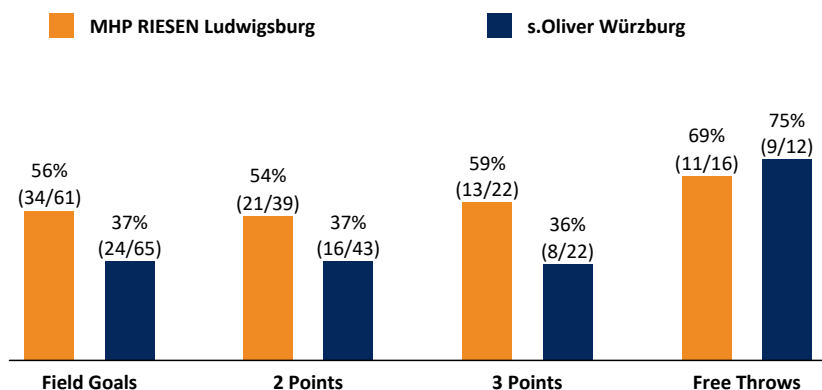

MHP RIESEN Ludwigsburg 92 : 65

s.Oliver Würzburg

Referee: REITER Moritz
Umpires: BARTH Benjamin / HEGEMANN Zulfikar
Commissioner: MOLITOR Horst

Attendance: 4.381
Ludwigsburg, MHP Arena, SA 1 APR 2017, 20:30, Game-ID: 19795

Scoreboard table showing Q1, Q2, Q3, Q4 scores for LUD and WUE.

LUD - MHP RIESEN Ludwigsburg (Coach: PATRICK John)

Main player statistics table for MHP RIESEN Ludwigsburg, including columns for No., Name, Min, PTS, 2 Points, 3 Points, Field Goals, Free Throws, and various advanced stats.

WUE - s.Oliver Würzburg (Coach: BAUERMANN Dirk)

Main player statistics table for s.Oliver Würzburg, including columns for No., Name, Min, PTS, 2 Points, 3 Points, Field Goals, Free Throws, and various advanced stats.

Summary table comparing team statistics such as Rebounds, Assists, Fouls, Turnovers, Steals, Points in the Paint, Second Chance Points, Fast Break Points, Biggest Lead, Biggest Scoring Run, and Lead Changes between LUD and WUE.

EASycREDIT-BBL.DE

Alle offiziellen Statistiken der easyCredit BBL, Daten, Rekorde uvm.!

EASycREDIT BBL-APPS

News, Stats, Tabelle, Spielplan und vieles mehr, immer dabei! Kostenfrei für iOS und Android

TELEKOMBASKETBALL.DE

Keinen Korb mehr verpassen - Alle Spiele der easyCredit BBL LIVE und in HD! Erleben sie jetzt das größte Basketball-Angebot Deutschlands zuhause und mobil! www.telekombasketball.de

LEGEND

- (C) Captain, +/- Plus-Minus-Rating, AS Assists, BS Blocked Shots, DNP Did Not Play, DR Defensive Rebounds, EFF Efficiency, FD Fouls Drawn, Min Minutes Played, OR Offensive Rebounds, OTx Overtime, PF Fouls, PTS Points, Qx Quarter Time, SB Shots Blocked, ST Steals, TO Turnovers, TOT Total Rebounds