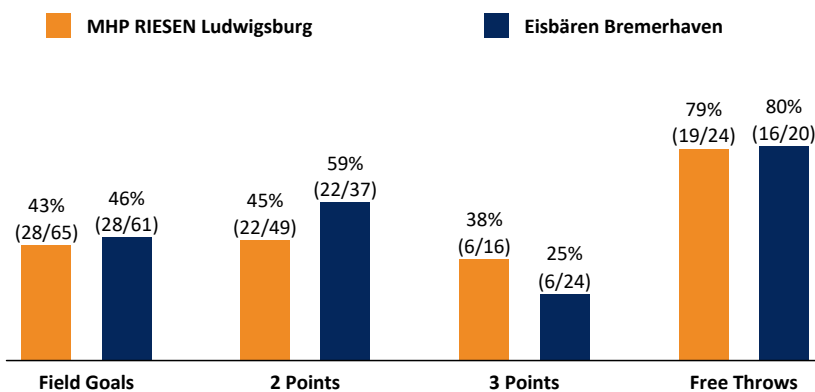

BRE - Eisbären Bremerhaven (Coach: MACHOWSKI Sebastian)

No.	Name	Min	PTS	2 Points	3 Points	Field Goals	Free Throws	OR	DR	TOT	AS	ST	TO	BS	SB	PF	FD	EFF	+/-	
13	DIGGS Quincy	35:14	16	2/4 (50%)	3/6 (50%)	5/10 (50%)	3/6 (50%)	2	3	5	4	2	4			2	5	15	2	
10	HULLS Jordan	33:03	9	3/7 (43%)	0/2 (0%)	3/9 (33%)	3/3 (100%)	1	1	2	2	1	2			1	3	6	-5	
3	ANDERSON Karvel	32:01	20	6/8 (75%)	2/6 (33%)	8/14 (57%)	2/2 (100%)	1	6	7	4	1	1			1	3	25	4	
14	ELLIOTT Ivan	21:46	3		0/2 (0%)	0/2 (0%)	3/4 (75%)		2	2		1	1			3	3	2	1	
20	AUSTIN Waverly	15:12	6	3/6 (50%)		3/6 (50%)		1		1	3			2		3	1	9	-4	
32	ALEKSANDROV Nemanja	22:29	15	4/5 (80%)	1/4 (25%)	5/9 (56%)	4/4 (100%)		3	3	2	1		1		5	3	18	2	
21	KAMP Harper	17:26	7	3/5 (60%)		3/5 (60%)	1/1 (100%)	1		1	2		4		1	4	2	4	-10	
18	WENDT Lars	11:34	2	1/2 (50%)	0/2 (0%)	1/4 (25%)		1	2	3	3		2		1	3		3	0	
30	BREMBLY David	7:51	0		0/2 (0%)	0/2 (0%)			1	1						3		-1	0	
7	BREITLAUCH Adrian	3:24	0													2		0	-5	
4	SCHMITT Sebastian	DNP																		
Team / Coach								2	5	7			2		2					
Totals			200:00	78	22/37 (59%)	6/24 (25%)	28/61 (46%)	16/20 (80%)	9	23	32	20	6	16	3	2	29	20	86	-3

LUD	BRE
16 / 24 / 40	9 / 23 / 32
12	20
21	29
27	20
13	16
8	6
42	28
13	13
8	11
8 (41:33)	8 (61:69)
9-0 (80:75)	9-0 (50:56)
Lead Changes: 9	
Times Tied: 9	

EASYS-CREDIT-BBL.DE

Alle offiziellen Statistiken der easyCredit BBL, Daten, Rekorde uvm.!

EASYS-CREDIT BBL-APPS

News, Stats, Tabelle, Spielplan und vieles mehr, immer dabei! Kostenfrei für iOS und Android

TELEKOMBASKETBALL.DE

Keinen Korb mehr verpassen - Alle Spiele der easyCredit BBL LIVE und in HD! Erleben sie jetzt das größte Basketball-Angebot Deutschlands zuhause und mobil! www.telekombasketball.de

LEGEND								
(C) Captain	+/- Plus-Minus-Rating	AS Assists	BS Blocked Shots	DNP Did Not Play	DR Defensive Rebounds			
EFF Efficiency	FD Fouls Drawn	Min Minutes Played	OR Offensive Rebounds	OTx Overtime	PF Fouls			
PTS Points	Qx Quarter Time	SB Shots Blocked	ST Steals	TO Turnovers	TOT Total Rebounds