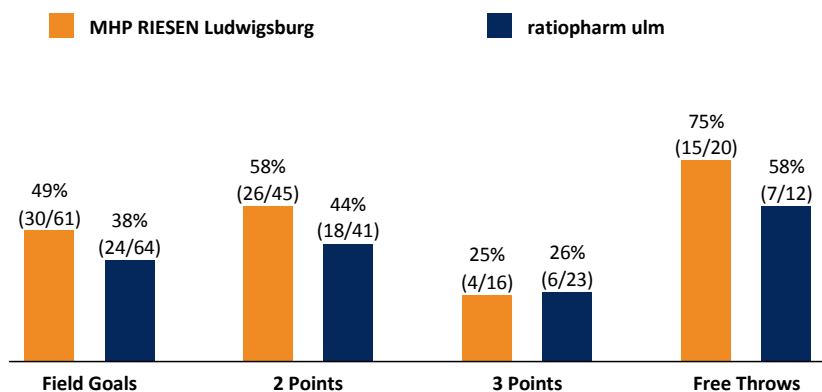

MHP RIESEN Ludwigsburg 79 : 61

ratiopharm ulm

Referee: BARTH Benjamin
Umpires: RODRIGUEZ Toni / HACK Johannes
Commissioner: SLEDZ Uli

Attendance: 4.500
Ludwigsburg, MHP Arena, SA 29 APR 2017, 20:30, Game-ID: 19844

Scoreboard table showing Q1, Q2, Q3, Q4 scores for LUD and ULM.

LUD - MHP RIESEN Ludwigsburg (Coach: PATRICK John)

Main player statistics table for Ludwigsburg including columns for No., Name, Min, PTS, 2 Points, 3 Points, Field Goals, Free Throws, OR, DR, TOT, AS, ST, TO, BS, SB, PF, FD, EFF, +/-.

ULM - ratiopharm ulm (Coach: LEIBENATH Thorsten)

Main player statistics table for Ulm including columns for No., Name, Min, PTS, 2 Points, 3 Points, Field Goals, Free Throws, OR, DR, TOT, AS, ST, TO, BS, SB, PF, FD, EFF, +/-.

Summary statistics table comparing LUD and ULM across categories like Rebounds, Assists, Fouls, etc.

EASYS-CREDIT-BBL.DE

Alle offiziellen Statistiken der easyCredit BBL, Daten, Rekorde uvm.!

EASYS-CREDIT BBL-APPS

News, Stats, Tabelle, Spielplan und vieles mehr, immer dabei! Kostenfrei für iOS und Android

TELEKOMBASKETBALL.DE

Keinen Korb mehr verpassen - Alle Spiele der easyCredit BBL LIVE und in HD! Erleben sie jetzt das größte Basketball-Angebot Deutschlands zuhause und mobil! www.telekombasketball.de

LEGEND table defining abbreviations like (C), CAPTAIN, +/-, EFF, PTS, AS, MIN, SB, BS, OR, ST, DNP, OTx, TO, DR, PF, TOT.