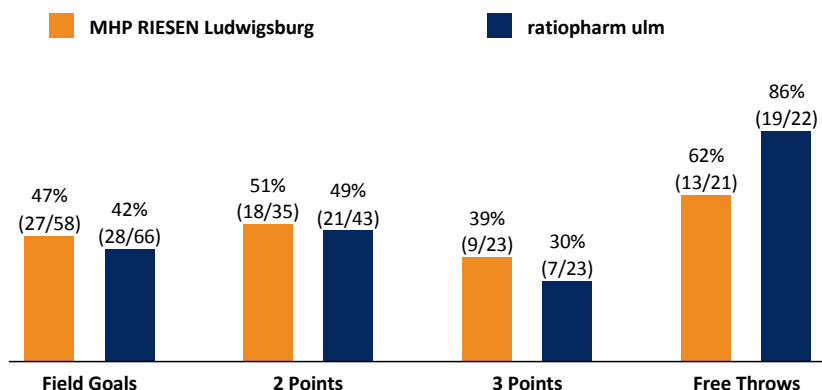

MHP RIESEN Ludwigsburg 76 : 82

ratiopharm ulm

Referee: LOTTERMOSER Robert
Umpires: FRITZ Clemens / SIMONOV Konstantin
Commissioner: SLEDTZ Uli

Attendance: 4.500
Ludwigsburg, MHP Arena, MI 10 MAI 2017, 20:30, Game-ID: 20487

Scoreboard table showing Q1, Q2, Q3, Q4 scores for LUD and ULM.

LUD - MHP RIESEN Ludwigsburg (Coach: PATRICK John)

Main player statistics table for Ludwigsburg including columns for No., Name, Min, PTS, 2 Points, 3 Points, Field Goals, Free Throws, OR, DR, TOT, AS, ST, TO, BS, SB, PF, FD, EFF, +/-.

ULM - ratiopharm ulm (Coach: LEIBENATH Thorsten)

Main player statistics table for Ulm including columns for No., Name, Min, PTS, 2 Points, 3 Points, Field Goals, Free Throws, OR, DR, TOT, AS, ST, TO, BS, SB, PF, FD, EFF, +/-.

Summary statistics table comparing LUD and ULM across various categories like Rebounds, Assists, Fouls, etc.

EASYS-CREDIT-BBL.DE

Alle offiziellen Statistiken der easyCredit BBL, Daten, Rekorde uvm.!

EASYS-CREDIT BBL-APPS

News, Stats, Tabelle, Spielplan und vieles mehr, immer dabei! Kostenfrei für iOS und Android

TELEKOMBASKETBALL.DE

Keinen Korb mehr verpassen - Alle Spiele der easyCredit BBL LIVE und in HD! Erleben sie jetzt das größte Basketball-Angebot Deutschlands zuhause und mobil! www.telekombasketball.de

LEGEND table defining abbreviations for (C), CAPTAIN, +/-, EFF, PTS, AS, MIN, SB, BS, OR, ST, DNP, OT, TO, DR, PF, TOT.