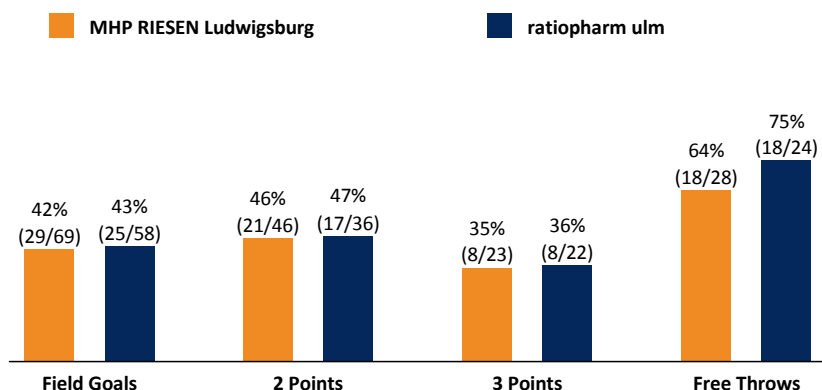

MHP RIESEN Ludwigsburg 84 : 76

ratiopharm ulm

Referee: MATIP Martin
Umpires: FRITZ Clemens / MADINGER Christoph
Commissioner: GINTSCHEL Winnfried

Attendance: 4.500
Ludwigsburg, MHP Arena, DI 16 MAI 2017, 20:30, Game-ID: 20495

Scoreboard table showing Q1, Q2, Q3, Q4 scores for LUD and ULM.

LUD - MHP RIESEN Ludwigsburg (Coach: PATRICK John)

Main player statistics table for MHP RIESEN Ludwigsburg including columns for No., Name, Min, PTS, 2 Points, 3 Points, Field Goals, Free Throws, and various advanced stats.

ULM - ratiopharm ulm (Coach: LEIBENATH Thorsten)

Main player statistics table for ratiopharm ulm including columns for No., Name, Min, PTS, 2 Points, 3 Points, Field Goals, Free Throws, and various advanced stats.

Summary table comparing LUD and ULM on various performance metrics such as Rebounds, Assists, Fouls, Turnovers, and Steals.

EASycREDIT-BBL.DE

Alle offiziellen Statistiken der easyCredit BBL, Daten, Rekorde uvm.!

EASycREDIT BBL-APPS

News, Stats, Tabelle, Spielplan und vieles mehr, immer dabei! Kostenfrei für iOS und Android

TELEKOMBASKETBALL.DE

Keinen Korb mehr verpassen - Alle Spiele der easyCredit BBL LIVE und in HD! Erleben sie jetzt das größte Basketball-Angebot Deutschlands zuhause und mobil! www.telekombasketball.de

LEGEND (C) Captain +/- Plus-Minus-Rating AS Assists BS Blocked Shots DNP Did Not Play DR Defensive Rebounds
EFF Efficiency FD Fouls Drawn Min Minutes Played OR Offensive Rebounds OTx Overtime PF Fouls
PTS Points Qx Quarter Time SB Shots Blocked ST Steals TO Turnovers TOT Total Rebounds