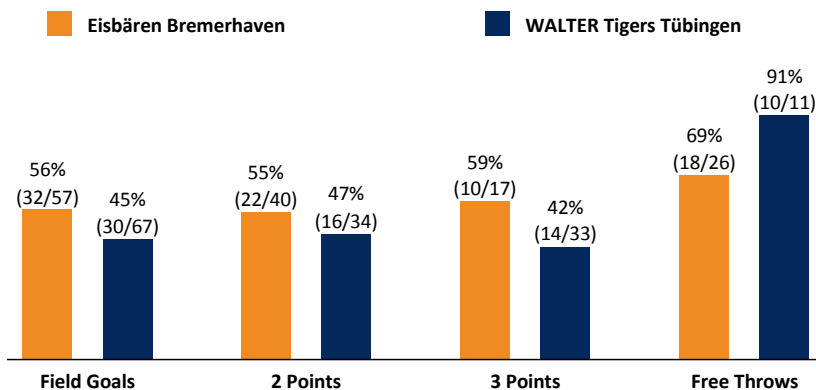

TUB - WALTER Tigers Tübingen (Coach: McCOY Tyrone)

No.	Name	Min	PTS	2 Points	3 Points	Field Goals	Free Throws	OR	DR	TOT	AS	ST	TO	BS	SB	PF	FD	EFF	+/-	
10	JORDAN Jared	32:02	15	3/7 (43%)	3/6 (50%)	6/13 (46%)		2	2	4	9	1	4			2	2	18	-5	
2	GREEN Garlon	29:57	20	2/4 (50%)	5/10 (50%)	7/14 (50%)	1/1 (100%)	2	1	3	1	2				5	4	19	-8	
4	WASHBURN Julian	25:00	3	0/2 (0%)	1/3 (33%)	1/5 (20%)			3	3	2	1	1		1	3		4	-3	
1	MYLES Anthony	21:33	6	0/2 (0%)	2/3 (67%)	2/5 (40%)			5	5	1		2	2		3		9	-18	
16	McGHEE Gary	19:21	13	4/5 (80%)		4/5 (80%)	5/5 (100%)	2	1	3	1		2	1		4	4	15	-10	
24	STEWART Barry	27:24	7	2/4 (50%)	1/6 (17%)	3/10 (30%)		2	2	4	6	3	2			1	1	11	5	
11	MUNOZ Alvaro	23:17	8	1/4 (25%)	2/4 (50%)	3/8 (38%)		2	2	4						3		7	-1	
31	PHILMORE Isaiah	20:39	12	4/6 (67%)	0/1 (0%)	4/7 (57%)	4/5 (80%)	2		2	1	2	1			2	5	12	0	
21	MARIN Mauricio	0:47	0						1	1						1		1	0	
12	KOLO Yasin	DNP																		
Team / Coach								1	2	3										
Totals			200:00	84	16/34 (47%)	14/33 (42%)	30/67 (45%)	10/11 (91%)	13	19	32	21	9	12	3	1	24	16	99	-8

BRE	TUB
10 / 25 / 35	13 / 19 / 32
25	21
16	24
24	16
13	12
7	9
34	24
12	9
8	
9 (11:2)	2 (21:23)
6-0 (11:2)	6-0 (16:13)
	Lead Changes: 6
	Times Tied: 3

EASycREDIT-BBL.DE

Alle offiziellen Statistiken der easyCredit BBL, Daten, Rekorde uvm.!

EASycREDIT BBL-APPS

News, Stats, Tabelle, Spielplan und vieles mehr, immer dabei! Kostenfrei für iOS und Android

TELEKOMBASKETBALL.DE

Keinen Korb mehr verpassen - Alle Spiele der easyCredit BBL LIVE und in HD! Erleben sie jetzt das größte Basketball-Angebot Deutschlands zuhause und mobil! www.telekombasketball.de

LEGEND

(C) Captain   +/- Plus-Minus-Rating   AS Assists   BS Blocked Shots   DNP Did Not Played   DR Defensive Rebounds
EFF Efficiency   FD Fouls Drawn   Min Minutes Played   OR Offensive Rebounds   OTx Overtime   PF Fouls
PTS Points   Qx Quarter Time   SB Shots Blocked   ST Steals   TO Turnovers   TOT Total Rebounds