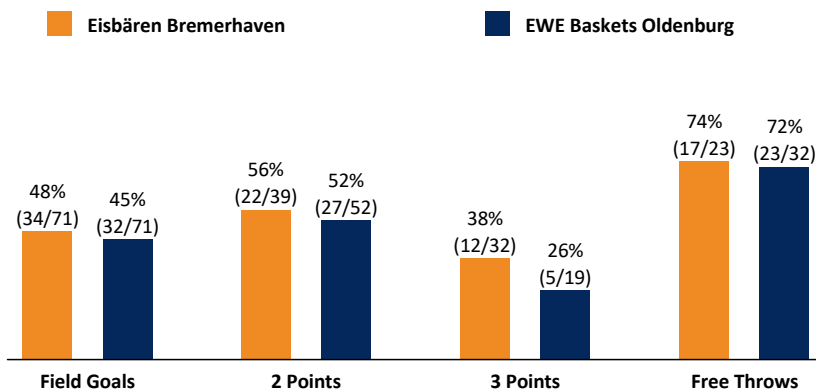

OLD - EWE Baskets Oldenburg (Coach: DRIJENCIC Miladen)

No.	Name	Min	PTS	2 Points	3 Points	Field Goals	Free Throws	OR	DR	TOT	AS	ST	TO	BS	SB	PF	FD	EFF	+/-	
4	KRAMER Chris	39:24	7	2/4 (50%)	0/3 (0%)	2/7 (29%)	3/4 (75%)		6	6	6	6	5			3	4	14	0	
23	PAULDING Rickey	38:49	26	5/8 (63%)	3/7 (43%)	8/15 (53%)	7/7 (100%)	3	4	7	4	1	5			4	7	26	-1	
10	MASSENAT Frantz	28:09	4	1/3 (33%)	0/3 (0%)	1/6 (17%)	2/4 (50%)	1	1	2	5	1	1			2	3	4	-10	
41	QVALE Brian	27:26	21	10/15 (67%)		10/15 (67%)	1/2 (50%)	6	2	8	1		2		1	5	2	22	9	
7	WIMBERG Jan Niklas	9:23	1	0/1 (0%)	0/1 (0%)	0/2 (0%)	1/2 (50%)		3	3				1			1	2	5	
44	DUGGINS Vaughn	30:51	11	4/10 (40%)	0/3 (0%)	4/13 (31%)	3/4 (75%)	2	2	4	3	2	3		2	3	2	7	-6	
12	DE ZEEUW Maxime	29:54	17	4/7 (57%)	1/1 (100%)	5/8 (63%)	6/7 (86%)	1	8	9		1	1			1	7	22	-2	
33	SCHWETHELM Philipp	10:55	5	1/1 (100%)	1/1 (100%)	2/2 (100%)		1		1						2		6	-10	
5	KRAMER Dennis	5:21	0	0/1 (0%)		0/1 (0%)	0/2 (0%)		1	1	1	1	1				1	-1	0	
21	LOCKHART Dominic	3:02	0										1					-1	-5	
20	MÄDRICH Dirk	1:46	0	0/2 (0%)		0/2 (0%)										1		-2	-5	
13	BACAK Marko	DNP																		
Team / Coach								1		1			1							
Totals			225:00	92	27/52 (52%)	5/19 (26%)	32/71 (45%)	23/32 (72%)	15	27	42	20	12	20	1	3	21	27	99	-5

BRE	OLD
11 / 26 / 37	15 / 27 / 42
21	20
27	21
21	27
18	20
9	12
32	50
16	11
4	11
9 (67:58)	12 (9:21)
9-0 (32:28)	8-0 (2:12)
Lead Changes: 5	
Times Tied: 10	

EASYS-CREDIT-BBL.DE

Alle offiziellen Statistiken der easyCredit BBL, Daten, Rekorde uvm.!

EASYS-CREDIT BBL-APPS

News, Stats, Tabelle, Spielplan und vieles mehr, immer dabei! Kostenfrei für iOS und Android

TELEKOMBASKETBALL.DE

Keinen Korb mehr verpassen - Alle Spiele der easyCredit BBL LIVE und in HD! Erleben sie jetzt das größte Basketball-Angebot Deutschlands zuhause und mobil! www.telekombasketball.de

LEGEND								
(C) Captain	+/- Plus-Minus-Rating	AS Assists	BS Blocked Shots	DNP Did Not Play	DR Defensive Rebounds			
EFF Efficiency	FD Fouls Drawn	Min Minutes Played	OR Offensive Rebounds	OTx Overtime	PF Fouls			
PTS Points	Qx Quarter Time	SB Shots Blocked	ST Steals	TO Turnovers	TOT Total Rebounds