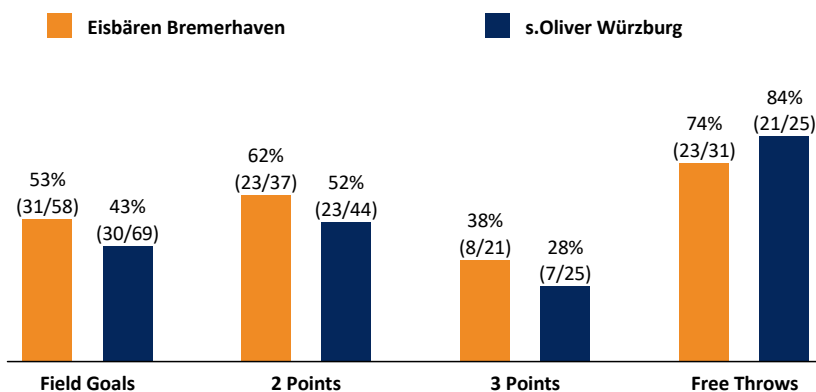

WUE - s.Oliver Würzburg (Coach: SPRADLEY Douglas)

No.	Name	Min	PTS	2 Points	3 Points	Field Goals	Free Throws	OR	DR	TOT	AS	ST	TO	BS	SB	PF	FD	EFF	+/-	
13	ODUM Jake	36:48	17	4/7 (57%)	0/3 (0%)	4/10 (40%)	9/10 (90%)	1	1	2	1	1	1		1	4	8	13	-8	
15	ULMER Lamonte	28:30	18	4/10 (40%)	2/4 (50%)	6/14 (43%)	4/5 (80%)	3	2	5	3		1			3	3	16	-12	
21	LANE Brendan	28:30	20	6/9 (67%)	1/1 (100%)	7/10 (70%)	5/7 (71%)	3	2	5	2			1		2	5	23	2	
33	POWELL Marshawn	27:18	13	5/9 (56%)	0/5 (0%)	5/14 (36%)	3/3 (100%)	6	4	10		1	1	2	1	2	5	16	2	
9	STUCKEY Maurice	22:30	5	1/3 (33%)	1/5 (20%)	2/8 (25%)			4	4	2	1	1			5		5	4	
4	BARTON Charles	18:45	10	2/4 (50%)	2/3 (67%)	4/7 (57%)			1	1	3		1		1	1	1	10	-6	
6	UGRAI Maximilian	14:27	0		0/1 (0%)	0/1 (0%)		1	1	2	1	1	2			4		1	-10	
10	BETZ Sebastian	13:27	2	1/1 (100%)	0/1 (0%)	1/2 (50%)					1		1			4		1	7	
11	LONCAR Kresimir	8:47	3	0/1 (0%)	1/2 (50%)	1/3 (33%)		1	1	2		1	2			2	1	2	-4	
34	HOFFMANN Felix	0:58	0						1	1								1	0	
31	VOIGTMANN Georg	DNP																		
42	WANK Lukas	DNP																		
Team / Coach									2	2										
Totals			200:00	88	23/44 (52%)	7/25 (28%)	30/69 (43%)	21/25 (84%)	15	19	34	13	5	10	3	3	27	23	90	-5

BRE	WUE
9 / 25 / 34	15 / 19 / 34
19	13
23	27
27	23
13	10
5	5
38	38
7	22
7	2
11 (91:80)	4 (18:22)
10-0 (72:65)	5-0 (18:22)
Lead Changes: 16	
Times Tied: 13	

EASYCREDIT-BBL.DE

Alle offiziellen Statistiken der easyCredit BBL, Daten, Rekorde uvm.!

EASYCREDIT BBL-APPS

News, Stats, Tabelle, Spielplan und vieles mehr, immer dabei! Kostenfrei für iOS und Android

TELEKOMBASKETBALL.DE

Keinen Korb mehr verpassen - Alle Spiele der easyCredit BBL LIVE und in HD! Erleben sie jetzt das größte Basketball-Angebot Deutschlands zuhause und mobil! www.telekombasketball.de

LEGEND

(C) Captain   +/- Plus-Minus-Rating   AS Assists   BS Blocked Shots   DNP Did Not Play   DR Defensive Rebounds
EFF Efficiency   FD Fouls Drawn   Min Minutes Played   OR Offensive Rebounds   OTx Overtime   PF Fouls
PTS Points   Qx Quarter Time   SB Shots Blocked   ST Steals   TO Turnovers   TOT Total Rebounds