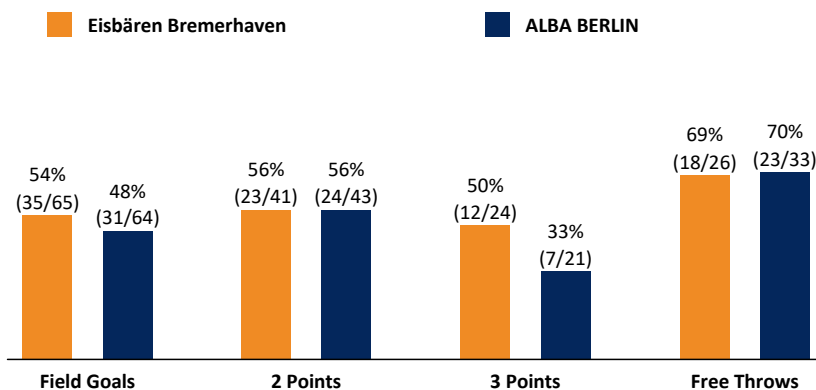

Eisbären Bremerhaven 100 : 92

ALBA BERLIN

Referee: FRITZ Clemens
Umpires: STREIT Enrico / FRISCHMUTH Sven
Commissioner: MOCZULSKI Darius

Bremerhaven, Stadthalle Bremerhaven / ÖVB Arena Bremen, SA 22 APR 2017, 18:00, Game-ID: 19829

Scoreboard table showing Q1, Q2, Q3, Q4 scores for BRE and BER.

BRE - Eisbären Bremerhaven (Coach: MACHOWSKI Sebastian)

Main player statistics table for BRE, including columns for No., Name, Min, PTS, 2 Points, 3 Points, Field Goals, Free Throws, OR, DR, TOT, AS, ST, TO, BS, SB, PF, FD, EFF, +/-.

BER - ALBA BERLIN (Coach: CAKI Ahmet)

Main player statistics table for BER, including columns for No., Name, Min, PTS, 2 Points, 3 Points, Field Goals, Free Throws, OR, DR, TOT, AS, ST, TO, BS, SB, PF, FD, EFF, +/-.

Summary statistics table comparing BRE and BER across various categories like Rebounds, Assists, Fouls, etc.

EASYCREDIT-BBL.DE

Alle offiziellen Statistiken der easyCredit BBL, Daten, Rekorde uvm.!

EASYCREDIT BBL-APPS

News, Stats, Tabelle, Spielplan und vieles mehr, immer dabei! Kostenfrei für iOS und Android

TELEKOMBASKETBALL.DE

Keinen Korb mehr verpassen - Alle Spiele der easyCredit BBL LIVE und in HD! Erleben sie jetzt das größte Basketball-Angebot Deutschlands zuhause und mobil! www.telekombasketball.de

LEGEND (C) Captain, +/- Plus-Minus-Rating, AS Assists, BS Blocked Shots, DNP Did Not Play, DR Defensive Rebounds, EFF Efficiency, FD Fouls Drawn, Min Minutes Played, OR Offensive Rebounds, OTx Overtime, PF Fouls, PTS Points, Qx Quarter Time, SB Shots Blocked, ST Steals, TOT Total Rebounds