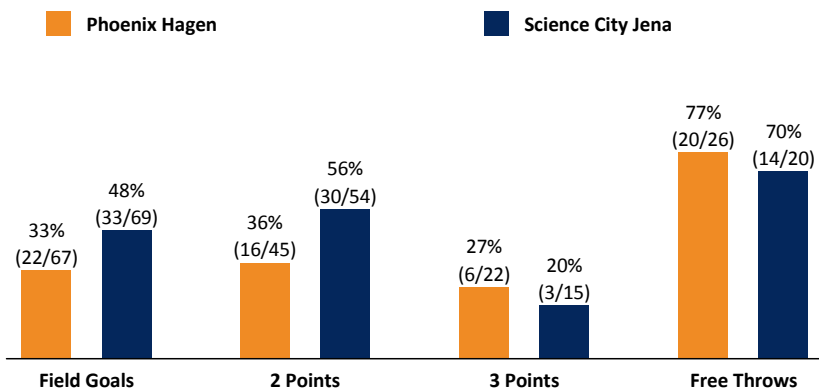

Phoenix Hagen

70 : 83

Science City Jena

Referee: HACK Johannes
Umpires: KINDERVATER Max / ORUZGANI Zulfikar
Commissioner: HOLSTEN Ingo

Hagen, Arena am Ischeland, SO 2 OKT 2016, 15:30, Game-ID: 19568

Scoreboard table showing Q1, Q2, Q3, Q4 scores for HAG and JEN.

HAG - Phoenix Hagen (Coach: FREYER Ingo)

Main statistics table for Phoenix Hagen including player names, minutes, points, and various shooting percentages.

JEN - Science City Jena (Coach: HARMSEN Björn)

Main statistics table for Science City Jena including player names, minutes, points, and various shooting percentages.

Summary table comparing Phoenix Hagen and Science City Jena on various metrics like Rebounds, Assists, Fouls, etc.

EASYSYREDIT-BBL.DE

Alle offiziellen Statistiken der easyCredit BBL, Daten, Rekorde uvm.!

EASYSYREDIT BBL-APPS

News, Stats, Tabelle, Spielplan und vieles mehr, immer dabei! Kostenfrei für iOS und Android

TELEKOMBASKETBALL.DE

Keinen Korb mehr verpassen - Alle Spiele der easyCredit BBL LIVE und in HD! Erleben sie jetzt das größte Basketball-Angebot Deutschlands zuhause und mobil! www.telekombasketball.de

LEGEND table defining abbreviations for various basketball statistics like Captain, Plus-Minus-Rating, Assists, etc.