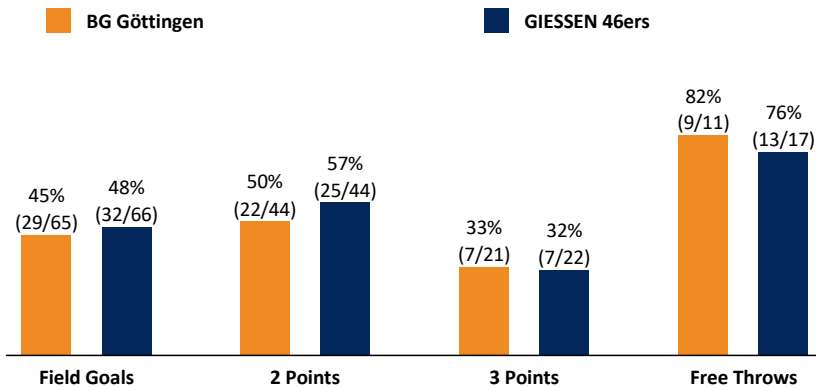

BG Göttingen

74 : 84

GIESSEN 46ers

Referee: PANTHER Anne
Umpires: FRÖHLICH Henning / BEJAOUI Dominik
Commissioner: HOLSTEN Ingo

Attendance: 3.090
Göttingen, Sparkassen-Arena / LOKHALLE, FR 25 NOV 2016, 19:00, Game-ID: 19631

Scoreboard table showing Q1, Q2, Q3, Q4 scores for GOT and GIE.

GOT - BG Göttingen (Coach: ROJAKKERS Johan)

Main player statistics table for GOT - BG Göttingen with columns for No., Name, Min, PTS, 2 Points, 3 Points, Field Goals, Free Throws, OR, DR, TOT, AS, ST, TO, BS, SB, PF, FD, EFF, +/-.

GIE - GIESSEN 46ers (Coach: WUCHERER Denis)

Main player statistics table for GIE - GIESSEN 46ers with columns for No., Name, Min, PTS, 2 Points, 3 Points, Field Goals, Free Throws, OR, DR, TOT, AS, ST, TO, BS, SB, PF, FD, EFF, +/-.

Summary statistics table comparing GOT and GIE across various categories like Rebounds, Assists, Fouls, etc.

EASycREDIT-BBL.DE

Alle offiziellen Statistiken der easyCredit BBL, Daten, Rekorde uvm.!

EASycREDIT BBL-APPS

News, Stats, Tabelle, Spielplan und vieles mehr, immer dabei! Kostenfrei für iOS und Android

TELEKOMBASKETBALL.DE

Keinen Korb mehr verpassen - Alle Spiele der easyCredit BBL LIVE und in HD! Erleben sie jetzt das größte Basketball-Angebot Deutschlands zuhause und mobil! www.telekombasketball.de

LEGEND table defining abbreviations like (C), +/-, EFF, PTS, AS, Min, SB, BS, OR, ST, DNP, OTx, TO, DR, PF, TOT.