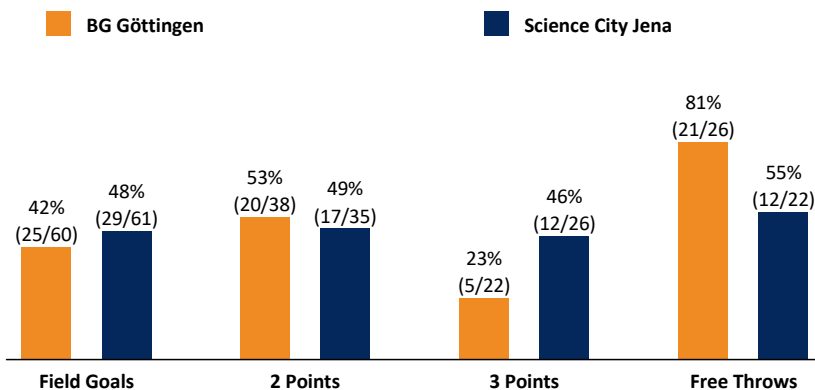

BG Göttingen

76 : 82

Science City Jena

Referee: HACK Johannes
Umpires: STRAUBE Carsten / KATTUR Radeesh
Commissioner: GITZLER Jörg

Attendance: 3.700
Göttingen, Sparkassen-Arena / LOKHALLE, SA 17 DEZ 2016, 18:00, Game-ID: 19668

Scoreboard table showing Q1, Q2, Q3, Q4 scores for GOT and JEN.

GOT - BG Göttingen (Coach: ROIJAKKERS Johan)

Main player statistics table for GOT, including columns for No., Name, Min, PTS, 2 Points, 3 Points, Field Goals, Free Throws, OR, DR, TOT, AS, ST, TO, BS, SB, PF, FD, EFF, +/-.

JEN - Science City Jena (Coach: HARMSEN Björn)

Main player statistics table for JEN, including columns for No., Name, Min, PTS, 2 Points, 3 Points, Field Goals, Free Throws, OR, DR, TOT, AS, ST, TO, BS, SB, PF, FD, EFF, +/-.

Summary statistics table comparing GOT and JEN across various categories like Rebounds, Assists, Fouls, etc.

EASYS-CREDIT-BBL.DE

Alle offiziellen Statistiken der easyCredit BBL, Daten, Rekorde uvm.!

EASYS-CREDIT BBL-APPS

News, Stats, Tabelle, Spielplan und vieles mehr, immer dabei! Kostenfrei für iOS und Android

TELEKOMBASKETBALL.DE

Keinen Korb mehr verpassen - Alle Spiele der easyCredit BBL LIVE und in HD! Erleben sie jetzt das größte Basketball-Angebot Deutschlands zuhause und mobil! www.telekombasketball.de

LEGEND (C) Captain +/- Plus-Minus-Rating AS Assists BS Blocked Shots DNP Did Not Play DR Defensive Rebounds
EFF Efficiency FD Fouls Drawn Min Minutes Played OR Offensive Rebounds OTx Overtime PF Fouls
PTS Points Qx Quarter Time SB Shots Blocked ST Steals TO Turnovers TOT Total Rebounds