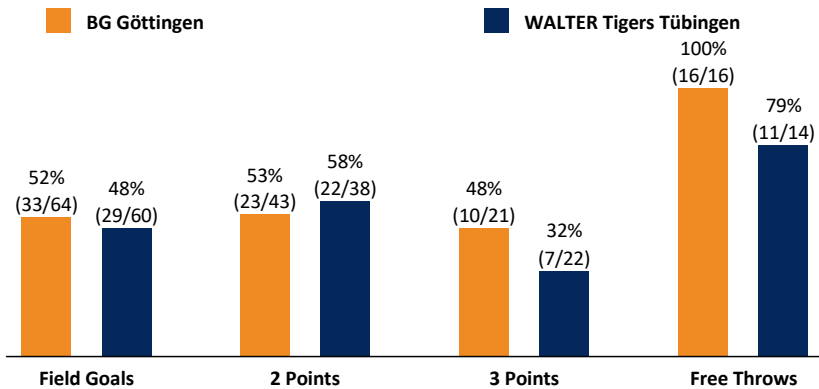

BG Göttingen

92 : 76 WALTER Tigers Tübingen

Referee: BARTH Benjamin
Umpires: RODRIGUEZ Toni / ORUZGANI Zulfikar
Commissioner: HOLSTEN Ingo

Göttingen, Sparkassen-Arena / LOKHALLE, DI 20 DEZ 2016, 20:30, Game-ID: 19678

Scoreboard table showing Q1, Q2, Q3, Q4 scores for GOT and TUB.

GOT - BG Göttingen (Coach: ROJIAKERS Johan)

Main player statistics table for GOT, including columns for No., Name, Min, PTS, 2 Points, 3 Points, Field Goals, Free Throws, and various rebound and foul metrics.

TUB - WALTER Tigers Tübingen (Coach: McCOY Tyrone)

Main player statistics table for TUB, including columns for No., Name, Min, PTS, 2 Points, 3 Points, Field Goals, Free Throws, and various rebound and foul metrics.

Summary statistics table comparing GOT and TUB across categories like Rebounds, Assists, Fouls, Turnovers, Steals, Points in the Paint, etc.

EASycREDIT-BBL.DE

Alle offiziellen Statistiken der easyCredit BBL, Daten, Rekorde uvm.!

EASycREDIT BBL-APPS

News, Stats, Tabelle, Spielplan und vieles mehr, immer dabei! Kostenfrei für iOS und Android

TELEKOMBASKETBALL.DE

Keinen Korb mehr verpassen - Alle Spiele der easyCredit BBL LIVE und in HD! Erleben sie jetzt das größte Basketball-Angebot Deutschlands zuhause und mobil! www.telekombasketball.de

LEGEND table defining abbreviations for (C), CAPTAIN, +/-, EFF, PTS, AS, MIN, SB, BS, OR, ST, DNP, OTx, TO, DR, PF, TOT.