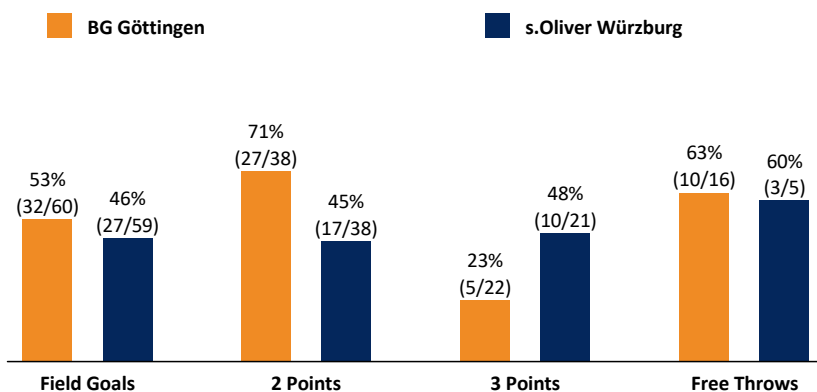

BG Göttingen

79 : 67

s.Oliver Würzburg

Referee: REITER Moritz
Umpires: STREIT Enrico / GUTTING Michael
Commissioner: UMLANDT Ralph

Göttingen, Sparkassen-Arena / LOKHALLE, FR 6 JAN 2017, 19:00, Game-ID: 19702

Scoreboard table showing Q1, Q2, Q3, Q4 scores for GOT and WUE.

GOT - BG Göttingen (Coach: ROIJAKKERS Johan)

Main player statistics table for GOT - BG Göttingen including columns for No., Name, Min, PTS, 2 Points, 3 Points, Field Goals, Free Throws, OR, DR, TOT, AS, ST, TO, BS, SB, PF, FD, EFF, +/-.

WUE - s.Oliver Würzburg (Coach: BAUERMANN Dirk)

Main player statistics table for WUE - s.Oliver Würzburg including columns for No., Name, Min, PTS, 2 Points, 3 Points, Field Goals, Free Throws, OR, DR, TOT, AS, ST, TO, BS, SB, PF, FD, EFF, +/-.

Summary statistics table comparing GOT and WUE on metrics like Rebounds, Assists, Fouls, Turnovers, Steals, Points in the Paint, etc.

EASYS-CREDIT-BBL.DE

Alle offiziellen Statistiken der easyCredit BBL, Daten, Rekorde uvm.!

EASYS-CREDIT BBL-APPS

News, Stats, Tabelle, Spielplan und vieles mehr, immer dabei! Kostenfrei für iOS und Android

TELEKOMBASKETBALL.DE

Keinen Korb mehr verpassen - Alle Spiele der easyCredit BBL LIVE und in HD! Erleben sie jetzt das größte Basketball-Angebot Deutschlands zuhause und mobil! www.telekombasketball.de

LEGEND table defining abbreviations for (C), +/-, EFF, PTS, AS, Min, SB, BS, OR, ST, DNP, OTx, TO, DR, PF, TOT.