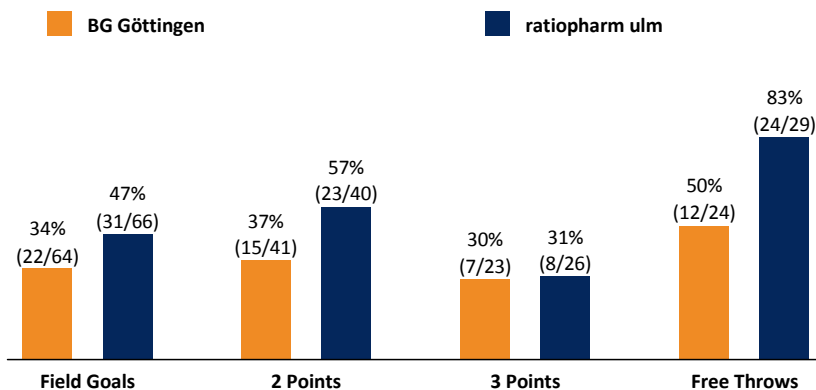

BG Göttingen

63 : 94

ratiopharm ulm

Referee: STRAUBE Carsten
Umpires: BITTNER Steve / GROLL Julian
Commissioner: UMLANDT Ralph

Attendance: 3.246
Göttingen, Sparkassen-Arena / LOKHALLE, SA 28 JAN 2017, 20:30, Game-ID: 19723

Scoreboard table showing Q1, Q2, Q3, Q4 scores for GOT and ULM.

GOT - BG Göttingen (Coach: ROIJAKKERS Johan)

Main player statistics table for GOT - BG Göttingen with columns for No., Name, Min, PTS, 2 Points, 3 Points, Field Goals, Free Throws, OR, DR, TOT, AS, ST, TO, BS, SB, PF, FD, EFF, +/-.

ULM - ratiopharm ulm (Coach: LEIBENATH Thorsten)

Main player statistics table for ULM - ratiopharm ulm with columns for No., Name, Min, PTS, 2 Points, 3 Points, Field Goals, Free Throws, OR, DR, TOT, AS, ST, TO, BS, SB, PF, FD, EFF, +/-.

Summary statistics table comparing GOT and ULM on metrics like Rebounds, Assists, Fouls, Turnovers, Steals, etc.

EASycREDIT-BBL.DE

Alle offiziellen Statistiken der easyCredit BBL, Daten, Rekorde uvm.!

EASycREDIT BBL-APPS

News, Stats, Tabelle, Spielplan und vieles mehr, immer dabei! Kostenfrei für iOS und Android

TELEKOMBASKETBALL.DE

Keinen Korb mehr verpassen - Alle Spiele der easyCredit BBL LIVE und in HD! Erleben sie jetzt das größte Basketball-Angebot Deutschlands zuhause und mobil! www.telekombasketball.de

LEGEND table defining abbreviations for (C), CAPTAIN, +/-, EFF, PTS, AS, MIN, SB, BS, OR, ST, DNP, OT, TO, DR, PF, TOT.