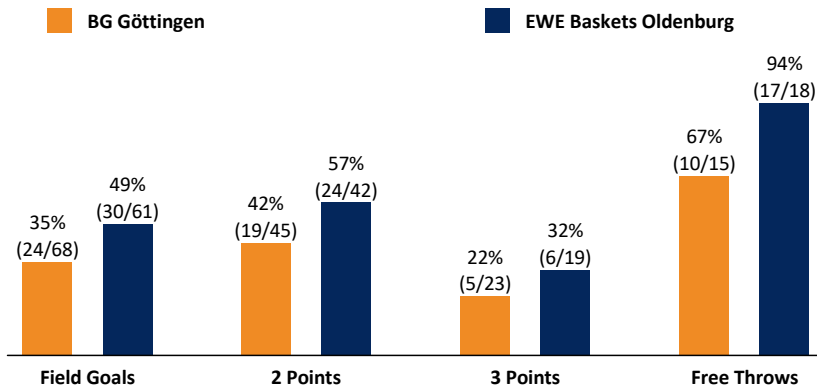

BG Göttingen

63 : 83 EWE Baskets Oldenburg

Referee: KRAUSE Oliver
Umpires: ARIK Tamer / MUTAPCIC Armin
Commissioner: EICHHORN Christian

Attendance: 3.304

Göttingen, Sparkassen-Arena / LOKHALLE, SA 11 FEB 2017, 18:00, Game-ID: 19740

Scoreboard table showing Q1, Q2, Q3, Q4 scores for GOT and OLD.

GOT - BG Göttingen (Coach: ROIJAKKERS Johan)

Main player statistics table for GOT - BG Göttingen, including columns for No., Name, Min, PTS, 2 Points, 3 Points, Field Goals, Free Throws, OR, DR, TOT, AS, ST, TO, BS, SB, PF, FD, EFF, +/-.

OLD - EWE Baskets Oldenburg (Coach: DRIJENCIC Mladen)

Main player statistics table for OLD - EWE Baskets Oldenburg, including columns for No., Name, Min, PTS, 2 Points, 3 Points, Field Goals, Free Throws, OR, DR, TOT, AS, ST, TO, BS, SB, PF, FD, EFF, +/-.

Summary table comparing GOT and OLD on various metrics like Rebounds, Assists, Fouls, Turnovers, Steals, Points in the Paint, etc.

EASycREDIT-BBL.DE

Alle offiziellen Statistiken der easyCredit BBL, Daten, Rekorde uvm.!

EASycREDIT BBL-APPS

News, Stats, Tabelle, Spielplan und vieles mehr, immer dabei! Kostenfrei für iOS und Android

TELEKOMBASKETBALL.DE

Keinen Korb mehr verpassen - Alle Spiele der easyCredit BBL LIVE und in HD! Erleben sie jetzt das größte Basketball-Angebot Deutschlands zuhause und mobil! www.telekombasketball.de

LEGEND table defining abbreviations like (C), +/-, EFF, PTS, AS, Min, SB, BS, OR, ST, DNP, OTx, TO, DR, PF, TOT.