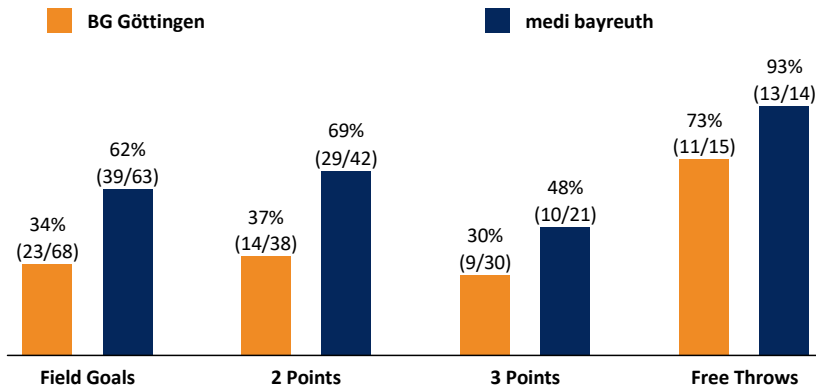

BG Göttingen

66 : 101

medi bayreuth

Referee: KOVACEVIC Nesa
Umpires: NEUBECKER Steffen / KRÜPER Moritz
Commissioner: HOLSTEN Ingo

Attendance: 3.146
Göttingen, Sparkassen-Arena / LOKHALLE, SO 12 MRZ 2017, 15:30, Game-ID: 19769

Scoreboard table showing Q1, Q2, Q3, Q4 scores for GOT and BAY.

GOT - BG Göttingen (Coach: ROIJAKKERS Johan)

Main player statistics table for GOT, including columns for No., Name, Min, PTS, 2 Points, 3 Points, Field Goals, Free Throws, OR, DR, TOT, AS, ST, TO, BS, SB, PF, FD, EFF, +/-.

Summary statistics table comparing GOT and BAY on metrics like Rebounds, Assists, Fouls, Turnovers, Steals, Points in the Paint, Second Chance Points, Fast Break Points, Biggest Lead, Biggest Scoring Run, Lead Changes, and Times Tied.