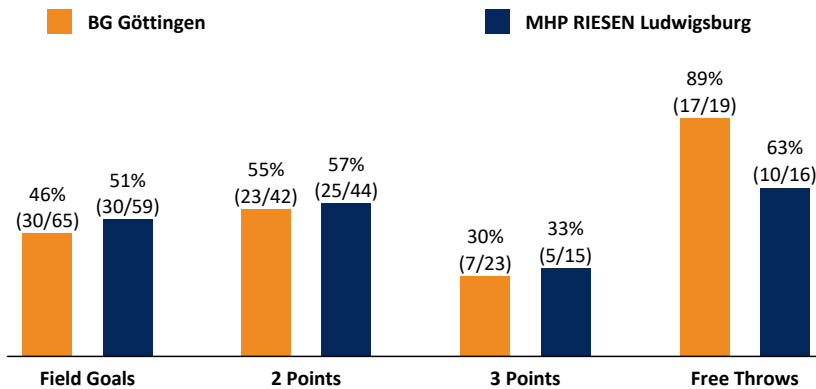

BG Göttingen

84 : 75 MHP RIESEN Ludwigsburg

Referee: PANTHER Anne
Umpires: FRÖLICH Henning / MUTAPCIC Armin
Commissioner: CONERS Volker

Attendance: 3.116
Göttingen, Sparkassen-Arena / LOKHALLE, MO 17 APR 2017, 18:00, Game-ID: 19827

Scoreboard table showing quarters Q1-Q4 for GOT and LUD.

GOT - BG Göttingen (Coach: ROIJAKKERS Johan)

Main player statistics table for GOT, including columns for No., Name, Min, PTS, 2 Points, 3 Points, Field Goals, Free Throws, and various advanced stats.

LUD - MHP RIESEN Ludwigsburg (Coach: PATRICK John)

Main player statistics table for LUD, including columns for No., Name, Min, PTS, 2 Points, 3 Points, Field Goals, Free Throws, and various advanced stats.

Summary table comparing GOT and LUD on various metrics like Rebounds, Assists, Fouls, etc.

EASycREDIT-BBL.DE

Alle offiziellen Statistiken der easyCredit BBL, Daten, Rekorde uvm.!

EASycREDIT BBL-APPS

News, Stats, Tabelle, Spielplan und vieles mehr, immer dabei! Kostenfrei für iOS und Android

TELEKOMBASKETBALL.DE

Keinen Korb mehr verpassen - Alle Spiele der easyCredit BBL LIVE und in HD! Erleben sie jetzt das größte Basketball-Angebot Deutschlands zuhause und mobil! www.telekombasketball.de

LEGEND (C) Captain +/- Plus-Minus-Rating AS Assists BS Blocked Shots DNP Did Not Play DR Defensive Rebounds
EFF Efficiency FD Fouls Drawn Min Minutes Played OR Offensive Rebounds OTx Overtime PF Fouls
PTS Points Qx Quarter Time SB Shots Blocked ST Steals TO Turnovers TOT Total Rebounds