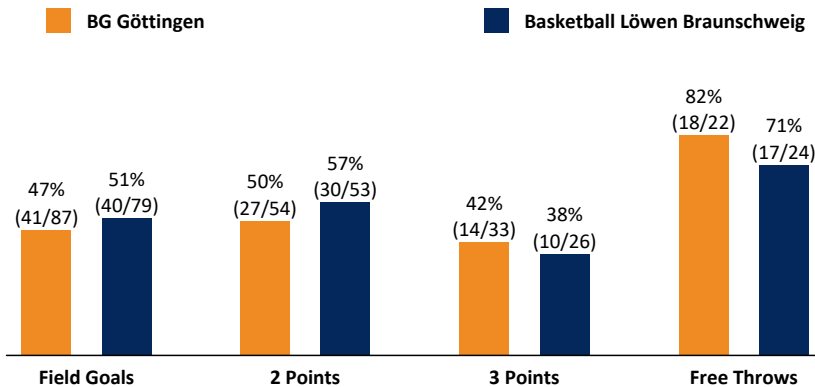

BG Göttingen

114 : 107

Basketball Löwen Braunschweig

Referee: KOVACEVIC Nesa
Umpires: GUTTING Michael / MUTAPCIC Armin
Commissioner: CONERS Volker

Attendance: 3.411
Göttingen, Sparkassen-Arena / LOKHALLE, MO 1 MAI 2017, 15:30, Game-ID: 19851

Summary table showing scores for GOT and BRA across quarters Q1-Q4 and overtime OT1-OT2.

GOT - BG Göttingen (Coach: ROIJAKKERS Johan)

Main player statistics table for GOT, including columns for No., Name, Min, PTS, 2 Points, 3 Points, Field Goals, Free Throws, and various rebound and efficiency metrics.

BRA - Basketball Löwen Braunschweig (Coach: MENZ Frank)

Main player statistics table for BRA, including columns for No., Name, Min, PTS, 2 Points, 3 Points, Field Goals, Free Throws, and various rebound and efficiency metrics.

Summary table comparing GOT and BRA on various performance metrics such as Rebounds, Assists, Fouls, Turnovers, Steals, Points in the Paint, etc.

EASYSYMBOL-BBL.DE

Alle offiziellen Statistiken der easyCredit BBL, Daten, Rekorde uvm.!

EASYSYMBOL-BBL-APPS

News, Stats, Tabelle, Spielplan und vieles mehr, immer dabei! Kostenfrei für iOS und Android

TELEKOMBASKETBALL.DE

Keinen Korb mehr verpassen - Alle Spiele der easyCredit BBL LIVE und in HD! Erleben sie jetzt das größte Basketball-Angebot Deutschlands zuhause und mobil! www.telekombasketball.de

LEGEND (C) Captain, +/- Plus-Minus-Rating, AS Assists, BS Blocked Shots, DNP Did Not Play, DR Defensive Rebounds, EFF Efficiency, FD Fouls Drawn, Min Minutes Played, OR Offensive Rebounds, OTx Overtime, PF Fouls, PTS Points, Qx Quarter Time, SB Shots Blocked, ST Steals, TO Turnovers, TOT Total Rebounds