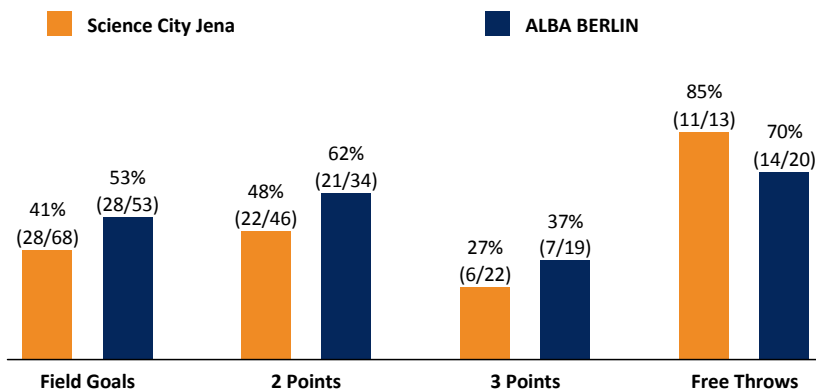

BER - ALBA BERLIN (Coach: CAKI Ahmet)

No.	Name	Min	PTS	2 Points	3 Points	Field Goals	Free Throws	OR	DR	TOT	AS	ST	TO	BS	SB	PF	FD	EFF	+/-	
9	KIKANOVIC Elmedin	29:38	24	8/13 (62%)		8/13 (62%)	8/10 (80%)	1	5	6	1	2	4	1		5	7	23	14	
21	MILOSAVLJEVIC Dragan	28:31	7	2/2 (100%)	1/3 (33%)	3/5 (60%)			3	3	4		1	1		3	1	12	0	
33	GAFFNEY Tony	28:24	6	2/4 (50%)		2/4 (50%)	2/2 (100%)	2	3	5	3	2			1	3	14	-16		
7	SIVA Peyton	19:17	5	2/4 (50%)	0/4 (0%)	2/8 (25%)	1/2 (50%)				4		3			2	3	-1	-8	
5	GIFFEY Niels	16:12	7	1/1 (100%)	1/1 (100%)	2/2 (100%)	2/2 (100%)	5	5	1						3	1	13	2	
23	JOHNSON Dominique	32:37	9	3/4 (75%)	1/3 (33%)	4/7 (57%)	0/2 (0%)		5	5	2		1		1	1	2	10	12	
14	ATSÜR Engin	21:11	11	1/2 (50%)	3/5 (60%)	4/7 (57%)			3	3	6	1	1				5	17	14	
8	AKPINAR Ismet	8:08	1	0/1 (0%)	0/1 (0%)	0/2 (0%)	1/2 (50%)	2		2						3	0	1		
27	CARTER Paul	7:48	3	0/1 (0%)	1/2 (50%)	1/3 (33%)			3	3			3			3		1	3	
11	VARGAS Akeem	6:08	4	2/2 (100%)		2/2 (100%)			1	1			1			1	1	4	2	
6	MALU Jonathan	2:06	0													1	1	0	-4	
10	SCHNEIDER Tim	DNP																		
Team / Coach																				
Totals			200:00	77	21/34 (62%)	7/19 (37%)	28/53 (53%)	14/20 (70%)	5	28	33	21	5	14	2	2	19	27	93	4

JEN	BER
12 / 22 / 34	5 / 28 / 33
17	21
27	19
19	27
10	14
6	5
44	30
12	1
2	2
11 (13:2)	9 (46:55)
16-0 (62:55)	8-0 (15:13)
	Lead Changes: 3
	Times Tied: 8

EASYS-CREDIT-BBL.DE

Alle offiziellen Statistiken der easyCredit BBL, Daten, Rekorde uvm.!

EASYS-CREDIT BBL-APPS

News, Stats, Tabelle, Spielplan und vieles mehr, immer dabei! Kostenfrei für iOS und Android

TELEKOM BASKETBALL.DE

Keinen Korb mehr verpassen - Alle Spiele der easyCredit BBL LIVE und in HD! Erleben sie jetzt das größte Basketball-Angebot Deutschlands zuhause und mobil! www.telekombasketball.de

LEGEND
(C) Captain   +/- Plus-Minus-Rating   AS Assists   BS Blocked Shots   DNP Did Not Played   DR Defensive Rebounds
EFF Efficiency   FD Fouls Drawn   Min Minutes Played   OR Offensive Rebounds   OTx Overtime   PF Fouls
PTS Points   Qx Quarter Time   SB Shots Blocked   ST Steals   TO Turnovers   TOT Total Rebounds