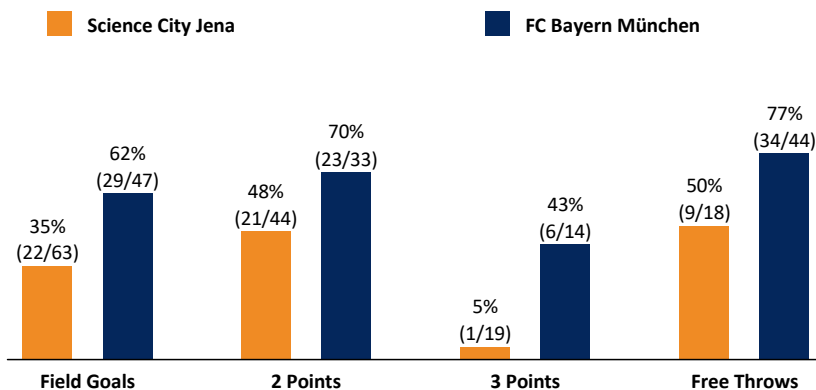

FCB - FC Bayern München (Coach: DJORDJEVIC Aleksandar)

No.	Name	Min	PTS	2 Points	3 Points	Field Goals	Free Throws	OR	DR	TOT	AS	ST	TO	BS	SB	PF	FD	EFF	+/-	
42	KLEBER Maximilian	24:31	8	3/3 (100%)	0/1 (0%)	3/4 (75%)	2/2 (100%)	1	9	10	5	2		2		1	1	26	31	
15	REDDING Reggie	23:22	10	4/5 (80%)	0/1 (0%)	4/6 (67%)	2/2 (100%)		2	2	5	2	1			2	1	16	29	
13	JOHNSON Nick	22:02	7	0/2 (0%)	1/3 (33%)	1/5 (20%)	4/6 (67%)		1	1	1		2	1		3	6	2	19	
11	LUCIC Vladimir	20:40	18	4/4 (100%)	2/2 (100%)	6/6 (100%)	4/8 (50%)		4	4	3	3	1			3	6	23	21	
31	BOOKER Devin	19:08	7	2/5 (40%)		2/5 (40%)	3/5 (60%)	1	2	3	1		2			3	4	4	8	
14	DJEDOVIC Nihad	20:20	11	4/4 (100%)	0/1 (0%)	4/5 (80%)	3/4 (75%)	1	4	5	2	1	1	1		1	4	17	17	
44	TAYLOR Bryce	19:39	7	1/2 (50%)	1/2 (50%)	2/4 (50%)	2/2 (100%)		4	4		1	1				1	9	24	
22	BARTHEL Danilo	17:08	14	2/4 (50%)	1/2 (50%)	3/6 (50%)	7/7 (100%)		2	2	3		1			1	3	15	16	
25	GAVEL Anton	15:27	3		1/2 (50%)	1/2 (50%)			2	2	2	1				2	1	7	25	
18	BALVIN Ondrej	13:24	8	1/2 (50%)		1/2 (50%)	6/7 (86%)				1		1	3		3	4	9	19	
35	JALLOW Karim	4:19	5	2/2 (100%)		2/2 (100%)	1/1 (100%)				1						1	6	11	
21	KOVACEVIC Dejan	DNP																		
Team / Coach								1	1	2			2			1				
Totals			200:00	98	23/33 (70%)	6/14 (43%)	29/47 (62%)	34/44 (77%)	4	31	35	24	10	12	7		20	32	134	44

JEN	FCB
13 / 19 / 32	Rebounds OR/DR/TOT 4 / 31 / 35
17	Assists 24
33	Fouls 20
19	Fouls Drawn 32
13	Turnovers 12
8	Steals 10
34	Points in the Paint 38
10	Second Chance Points 5
3	Fast Break Points 31
3 (4:1)	Biggest Lead 48 (50:98)
7-0 (42:70)	Biggest Scoring Run 15-0 (19:48)
	Lead Changes: 2
	Times Tied: 0

EASYS-CREDIT-BBL.DE

Alle offiziellen Statistiken der easyCredit BBL, Daten, Rekorde uvm.!

EASYS-CREDIT BBL-APPS

News, Stats, Tabelle, Spielplan und vieles mehr, immer dabei! Kostenfrei für iOS und Android

TELEKOMBASKETBALL.DE

Keinen Korb mehr verpassen - Alle Spiele der easyCredit BBL LIVE und in HD! Erleben sie jetzt das größte Basketball-Angebot Deutschlands zuhause und mobil! www.telekombasketball.de

LEGEND
(C) Captain +/- Plus-Minus-Rating AS Assists BS Blocked Shots DNP Did Not Play DR Defensive Rebounds
EFF Efficiency FD Fouls Drawn Min Minutes Played OR Offensive Rebounds OTx Overtime PF Fouls
PTS Points Qx Quarter Time SB Shots Blocked ST Steals TO Turnovers TOT Total Rebounds