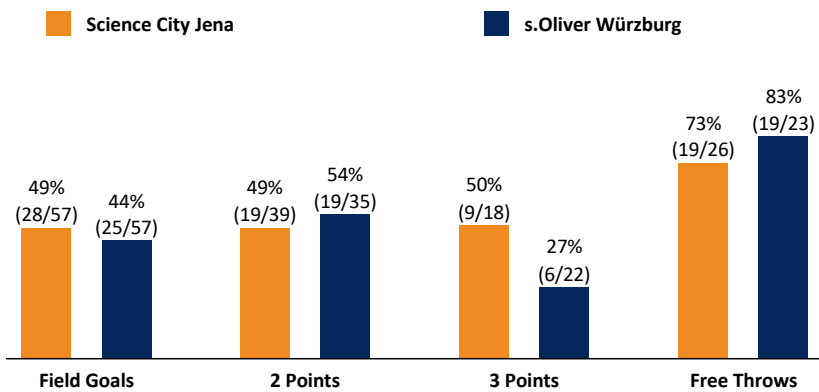

WUE - s.Oliver Würzburg (Coach: SPRADLEY Douglas)

No.	Name	Min	PTS	2 Points	3 Points	Field Goals	Free Throws	OR	DR	TOT	AS	ST	TO	BS	SB	PF	FD	EFF	+/-	
13	ODUM Jake	30:06	11	3/5 (60%)	1/1 (100%)	4/6 (67%)	2/2 (100%)	1	3	4	8	2	2			2	3	21	-7	
9	STUCKEY Maurice	29:14	16	1/2 (50%)	4/9 (44%)	5/11 (45%)	2/2 (100%)		2	2	1	1	2			5	3	12	2	
21	LANE Brendan	26:37	14	4/9 (44%)	0/1 (0%)	4/10 (40%)	6/7 (86%)	2	8	10	1		1	2		4	4	19	-9	
15	ULMER Lamonte	26:36	9	3/4 (75%)	1/3 (33%)	4/7 (57%)		1	3	4	2		4			2	1	8	-3	
6	UGRAI Maximilian	23:51	4	2/3 (67%)		2/3 (67%)	0/2 (0%)		2	2	3			1		3	4	7	-2	
5	MIHAILOVIC Vladimir	18:29	8	2/2 (100%)	0/5 (0%)	2/7 (29%)	4/4 (100%)				2		2			4	2	3	-7	
22	SOUTHERLAND James	13:20	2	1/4 (25%)	0/2 (0%)	1/6 (17%)			1	1				1	2			-1	-7	
11	LONCAR Kresimir	13:16	6	1/3 (33%)		1/3 (33%)	4/4 (100%)									3	4	4	-1	
4	BARTON Charles	12:27	2	1/2 (50%)	0/1 (0%)	1/3 (33%)			1	1			2			1		-1	-8	
34	HOFFMANN Felix	6:04	3	1/1 (100%)		1/1 (100%)	1/2 (50%)	3		3			1			2	1	4	-3	
Team / Coach								2		2			1							
Totals			200:00	75	19/35 (54%)	6/22 (27%)	25/57 (44%)	19/23 (83%)	9	20	29	17	3	15	4	2	25	23	77	-9

JEN	WUE
10 / 24 / 34	9 / 20 / 29
21	17
23	25
25	23
13	15
7	3
30	32
12	11
5	11
12 (74:62)	2 (0:2)
7-0 (22:13)	5-0 (15:13)
	Lead Changes: 1
	Times Tied: 2

EASycREDIT-BBL.DE

Alle offiziellen Statistiken der easyCredit BBL, Daten, Rekorde uvm.!

EASycREDIT BBL-APPS

News, Stats, Tabelle, Spielplan und vieles mehr, immer dabei! Kostenfrei für iOS und Android

TELEKOMBASKETBALL.DE

Keinen Korb mehr verpassen - Alle Spiele der easyCredit BBL LIVE und in HD! Erleben sie jetzt das größte Basketball-Angebot Deutschlands zuhause und mobil! www.telekombasketball.de

LEGEND
(C) Captain   +/- Plus-Minus-Rating   AS Assists   BS Blocked Shots   DNP Did Not Play   DR Defensive Rebounds
EFF Efficiency   FD Fouls Drawn   Min Minutes Played   OR Offensive Rebounds   OTx Overtime   PF Fouls
PTS Points   Qx Quarter Time   SB Shots Blocked   ST Steals   TO Turnovers   TOT Total Rebounds