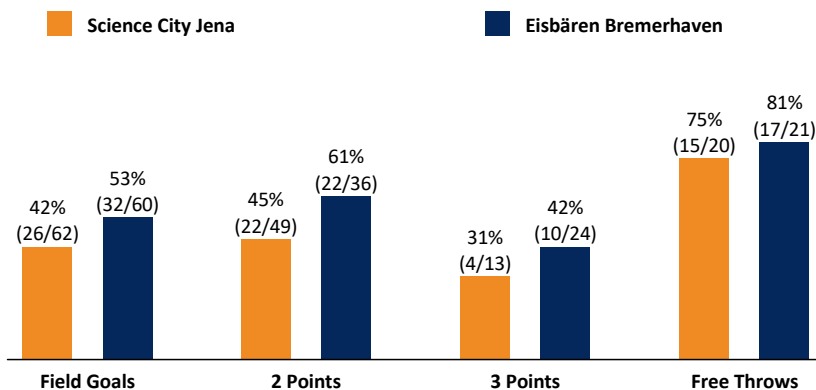

BRE - Eisbären Bremerhaven (Coach: MACHOWSKI Sebastian)

No.	Name	Min	PTS	2 Points	3 Points	Field Goals	Free Throws	OR	DR	TOT	AS	ST	TO	BS	SB	PF	FD	EFF	+/-	
13	DIGGS Quincy	31:24	21	7/7 (100%)	1/2 (50%)	8/9 (89%)	4/4 (100%)	3	3	6	6	2	2				3	32	9	
10	HULLS Jordan	30:05	17	4/6 (67%)	3/3 (100%)	7/9 (78%)			3	3	5	1	1			1		23	21	
21	KAMP Harper	26:50	10	3/5 (60%)		3/5 (60%)	4/4 (100%)		6	6	4		4			3	5	14	30	
14	ELLIOTT Ivan	18:29	9	3/3 (100%)	1/4 (25%)	4/7 (57%)		1	6	7		1	2			3		12	9	
7	BREITLAUCH Adrian	17:43	5	2/3 (67%)	0/1 (0%)	2/4 (50%)	1/2 (50%)	1	1	1			1			2	2	2	19	
3	ANDERSON Karvel	29:28	2	0/3 (0%)	0/3 (0%)	0/6 (0%)	2/3 (67%)	1	4	5	2		1		1	2	1	1	12	
8	SMOTRYCZ Evan	29:08	20	1/3 (33%)	5/7 (71%)	6/10 (60%)	3/4 (75%)	2	6	8		1		1	1	2	2	25	14	
18	WENDT Lars	9:55	5	1/2 (50%)	0/3 (0%)	1/5 (20%)	3/4 (75%)						2		1	2	2	-2	-1	
20	AUSTIN Waverly	5:33	2	1/4 (25%)		1/4 (25%)		2	1	3			2		1	4	2	0	-13	
4	SCHMITT Sebastian	1:25	0		0/1 (0%)	0/1 (0%)			1	1								0	0	
9	BLECK Fabian	DNP																		
Team / Coach									4	4										
Totals			200:00	91	22/36 (61%)	10/24 (42%)	32/60 (53%)	17/21 (81%)	10	34	44	17	5	15	1	4	19	17	111	20

JEN	BRE
5 / 20 / 25	10 / 34 / 44
18	17
18	19
19	17
10	15
7	5
32	38
1	12
6	16
2 (2:0)	25 (61:86)
6-0 (19:22)	8-0 (49:73)
Lead Changes: 1	
Times Tied: 1	

EASycREDIT-BBL.DE

Alle offiziellen Statistiken der easyCredit BBL, Daten, Rekorde uvm.!

EASycREDIT BBL-APPS

News, Stats, Tabelle, Spielplan und vieles mehr, immer dabei! Kostenfrei für iOS und Android

TELEKOMBASKETBALL.DE

Keinen Korb mehr verpassen - Alle Spiele der easyCredit BBL LIVE und in HD! Erleben sie jetzt das größte Basketball-Angebot Deutschlands zuhause und mobil! www.telekombasketball.de

LEGEND

(C) Captain   +/- Plus-Minus-Rating   AS Assists   BS Blocked Shots   DNP Did Not Play   DR Defensive Rebounds
EFF Efficiency   FD Fouls Drawn   Min Minutes Played   OR Offensive Rebounds   OTx Overtime   PF Fouls
PTS Points   Qx Quarter Time   SB Shots Blocked   ST Steals   TO Turnovers   TOT Total Rebounds