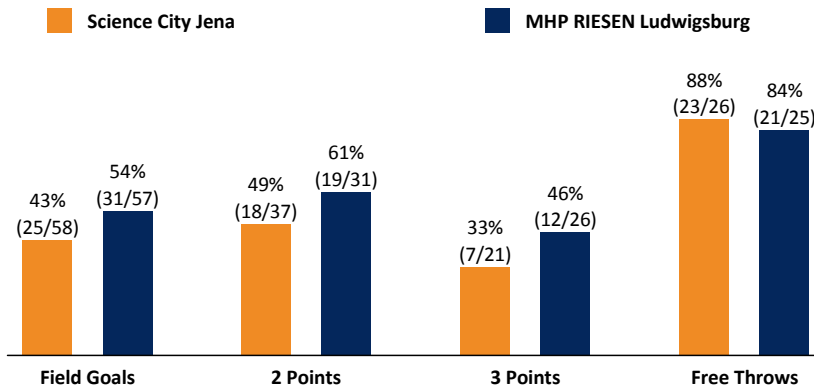

LUD - MHP RIESEN Ludwigsburg (Coach: PATRICK John)

No.	Name	Min	PTS	2 Points	3 Points	Field Goals	Free Throws	OR	DR	TOT	AS	ST	TO	BS	SB	PF	FD	EFF	+/-	
2	HAMMONDS Clifford	29:03	10	3/4 (75%)	1/4 (25%)	4/8 (50%)	1/1 (100%)		1	1	6	1	2			3	1	12	13	
3	COTTON Tekele	25:51	8	1/3 (33%)	2/5 (40%)	3/8 (38%)			1	1	4	2	1	1		1	2	10	5	
6	MARTIN Kelvin	20:34	7	1/4 (25%)	1/2 (50%)	2/6 (33%)	2/2 (100%)	1	3	4	3	2	2		1	4	1	10	13	
32	THIEMANN Johannes	17:33	11	5/6 (83%)		5/6 (83%)	1/1 (100%)	2	4	6		1	5			5	4	12	-15	
4	McCRAV David	11:38	8	1/2 (50%)	2/2 (100%)	3/4 (75%)					3		1			2		9	-2	
10	TRICE Roderick	29:01	10	1/1 (100%)	2/4 (50%)	3/5 (60%)	2/2 (100%)	1	2	3	2	1				1	2	14	16	
33	TOPPERT Chad	18:09	10		2/2 (100%)	2/2 (100%)	4/4 (100%)		3	3	2					2	2	15	6	
45	COOLEY Jack	17:23	15	4/7 (57%)	0/1 (0%)	4/8 (50%)	7/9 (78%)	2	6	8						2	6	17	31	
7	CRAWFORD Drew	16:17	9	1/2 (50%)	1/4 (25%)	2/6 (33%)	4/6 (67%)		1	1	2		2		1	1	6	4	6	
35	LOESING Brad	14:09	7	2/2 (100%)	1/2 (50%)	3/4 (75%)			2	2	3					1	1	11	4	
12	BREUNIG Martin	0:22	0															0	-2	
Team / Coach								1	1	2										
Totals			200:00	95	19/31 (61%)	12/26 (46%)	31/57 (54%)	21/25 (84%)	7	24	31	25	7	13	1	2	22	25	116	15

JEN	LUD
9 / 19 / 28	7 / 24 / 31
22	25
26	22
21	25
15	13
6	7
28	30
12	8
16	13
6 (10:4)	27 (33:60)
8-0 (10:4)	15-0 (20:35)
Lead Changes: 5	
Times Tied: 4	

EASycREDIT-BBL.DE

Alle offiziellen Statistiken der easyCredit BBL, Daten, Rekorde uvm.!

EASycREDIT BBL-APPS

News, Stats, Tabelle, Spielplan und vieles mehr, immer dabei! Kostenfrei für iOS und Android

TELEKOMBASKETBALL.DE

Keinen Korb mehr verpassen - Alle Spiele der easyCredit BBL LIVE und in HD! Erleben sie jetzt das größte Basketball-Angebot Deutschlands zuhause und mobil! www.telekombasketball.de

LEGEND
(C) Captain +/- Plus-Minus-Rating AS Assists BS Blocked Shots DNP Did Not Play DR Defensive Rebounds
EFF Efficiency FD Fouls Drawn Min Minutes Played OR Offensive Rebounds OTx Overtime PF Fouls
PTS Points Qx Quarter Time SB Shots Blocked ST Steals TO Turnovers TOT Total Rebounds