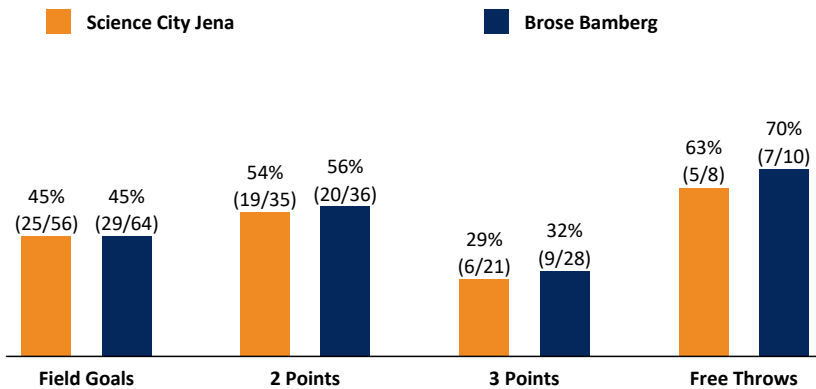

BAM - Brose Bamberg (Coach: TRINCHIERI Andrea)

No.	Name	Min	PTS	2 Points	3 Points	Field Goals	Free Throws	OR	DR	TOT	AS	ST	TO	BS	SB	PF	FD	EFF	+/-
33	HECKMANN Patrick	30:09	3	0/2 (0%)	1/5 (20%)	1/7 (14%)		1	6	7	3				1	3		7	-5
12	LO Maodo	25:30	2	1/3 (33%)	0/2 (0%)	1/5 (20%)			1	1	3		4	2	1		1	0	5
22	McNEAL Jerel	19:41	10	3/6 (50%)	1/2 (50%)	4/8 (50%)	1/1 (100%)		4	4		1	3	1		4	4	9	-1
25	KRATZER Leon	16:40	4	2/3 (67%)		2/3 (67%)		1	3	4			3	1		3	1	5	7
1	CAUSEUR Fabien	15:50	10	2/3 (67%)	2/2 (100%)	4/5 (80%)			1	1	2	3	2			2	3	13	10
11	KULBOKA Arnoldas	22:15	13	2/3 (67%)	3/7 (43%)	5/10 (50%)		3	2	5	2	1	2			1		14	3
43	RADOSEVIC Leon	19:12	7	3/4 (75%)		3/4 (75%)	1/2 (50%)		2	2	1	1		1		1	2	10	6
8	STAIGER Lucca	14:45	3		1/4 (25%)	1/4 (25%)		1		1	2	2	1			1		4	20
13	STRELNIEKS Janis	14:30	10	4/5 (80%)	0/4 (0%)	4/9 (44%)	2/3 (67%)				5		1		1	1	3	8	8
4	MELLI Nicolo	12:27	10	2/3 (67%)	1/1 (100%)	3/4 (75%)	3/4 (75%)	1	2	3	2	1					4	14	18
16	OLINDE Louis	9:01	2	1/4 (25%)	0/1 (0%)	1/5 (20%)		3		3		1			1	2	1	2	-6
Team / Coach								2	1	3					1				
Totals		200:00	74	20/36 (56%)	9/28 (32%)	29/64 (45%)	7/10 (70%)	12	22	34	20	10	16	5	4	19	19	89	13

JEN	BAM
10 / 21 / 31	12 / 22 / 34
16	20
20	19
18	19
22	16
7	10
34	30
11	15
2	9
4 (10:6)	18 (45:63)
7-0 (61:72)	12-0 (45:63)
Lead Changes: 5	
Times Tied: 1	

EASycREDIT-BBL.DE

Alle offiziellen Statistiken der easyCredit BBL, Daten, Rekorde uvm.!

EASycREDIT BBL-APPS

News, Stats, Tabelle, Spielplan und vieles mehr, immer dabei! Kostenfrei für iOS und Android

TELEKOMBASKETBALL.DE

Keinen Korb mehr verpassen - Alle Spiele der easyCredit BBL LIVE und in HD! Erleben sie jetzt das größte Basketball-Angebot Deutschlands zuhause und mobil! www.telekombasketball.de

LEGEND
(C) Captain   +/- Plus-Minus-Rating   AS Assists   BS Blocked Shots   DNP Did Not Play   DR Defensive Rebounds
EFF Efficiency   FD Fouls Drawn   Min Minutes Played   OR Offensive Rebounds   OTx Overtime   PF Fouls
PTS Points   Qx Quarter Time   SB Shots Blocked   ST Steals   TO Turnovers   TOT Total Rebounds