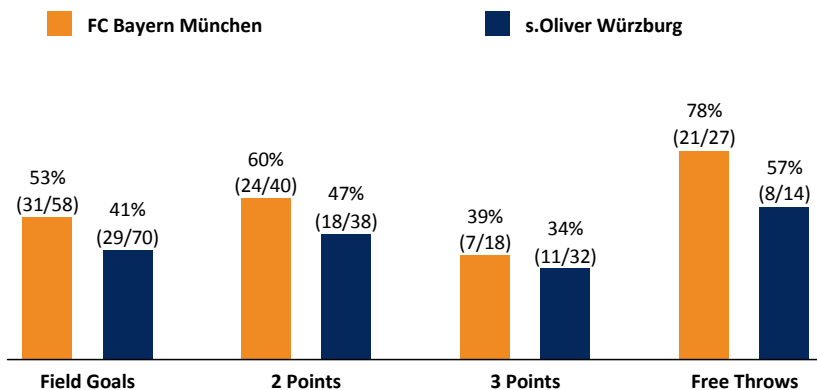

FC Bayern München

90 : 77

s.Oliver Würzburg

Referee: PANTHER Anne
Umpires: HACK Johannes / BÄNSCH Bastian
Commissioner: DIETRICH

München, Audi Dome, FR 30 SEP 2016, 19:00, Game-ID: 19561

Scoreboard table showing Q1, Q2, Q3, Q4 scores for FCB and WUE.

FCB - FC Bayern München (Coach: DJORDJEVIC Aleksandar)

Main player statistics table for FC Bayern München including columns for No., Name, Min, PTS, 2 Points, 3 Points, Field Goals, Free Throws, OR, DR, TOT, AS, ST, TO, BS, SB, PF, FD, EFF, +/-.

WUE - s.Oliver Würzburg (Coach: SPRADLEY Douglas)

Main player statistics table for s.Oliver Würzburg including columns for No., Name, Min, PTS, 2 Points, 3 Points, Field Goals, Free Throws, OR, DR, TOT, AS, ST, TO, BS, SB, PF, FD, EFF, +/-.

Summary statistics table comparing FCB and WUE across categories like Rebounds, Assists, Fouls, Turnovers, Steals, Points in the Paint, Second Chance Points, Fast Break Points, Biggest Lead, Biggest Scoring Run, Lead Changes, and Times Tied.

EASYS-CREDIT-BBL.DE

Alle offiziellen Statistiken der easyCredit BBL, Daten, Rekorde uvm.!

EASYS-CREDIT BBL-APPS

News, Stats, Tabelle, Spielplan und vieles mehr, immer dabei! Kostenfrei für iOS und Android

TELEKOMBASKETBALL.DE

Keinen Korb mehr verpassen - Alle Spiele der easyCredit BBL LIVE und in HD! Erleben sie jetzt das größte Basketball-Angebot Deutschlands zuhause und mobil! www.telekombasketball.de

LEGEND table defining abbreviations for (C), CAPTAIN, +/-, EFF, PTS, FD, QX, AS, MIN, SB, BS, OR, ST, DNP, OTX, TO, DR, PF, TOT and their corresponding meanings.