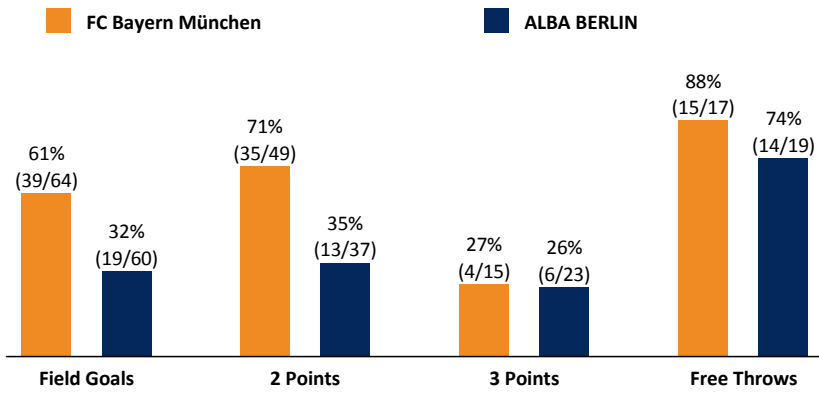

BER - ALBA BERLIN (Coach: CAKI Ahmet)

No.	Name	Min	PTS	2 Points	3 Points	Field Goals	Free Throws	OR	DR	TOT	AS	ST	TO	BS	SB	PF	FD	EFF	+/-	
7	SIVA Peyton	27:53	4	0/4 (0%)	1/3 (33%)	1/7 (14%)	1/2 (50%)		2	2	4	1	2		1	2	3	2	-29	
33	GAFFNEY Tony	26:43	5	1/4 (25%)	1/3 (33%)	2/7 (29%)		5	2	7	1	1				1	1	9	-21	
23	JOHNSON Dominique	22:32	8	1/3 (33%)	2/5 (40%)	3/8 (38%)			1	1	3		4			2	3	3	-27	
9	KIKANOVIC Elmedin	21:40	9	2/8 (25%)		2/8 (25%)	5/6 (83%)	2	2	4	1	1	4	1		3	6	5	-15	
5	GIFFEY Niels	19:38	4	2/3 (67%)	0/2 (0%)	2/5 (40%)			2	2			1			2	2	2	-15	
21	MILOSAVLJEVIC Dragan	22:32	15	4/6 (67%)	0/2 (0%)	4/8 (50%)	7/7 (100%)	3	2	5	1	1	4			3	7	14	-17	
11	VARGAS Akeem	12:53	3		1/3 (33%)	1/3 (33%)										2	1	1	-13	
15	RADOSAVLJEVIC Bogdan	11:53	4	2/5 (40%)		2/5 (40%)			1	1			1			2	1	1	-21	
8	AKPINAR Ismet	11:25	2	1/2 (50%)		1/2 (50%)	0/2 (0%)		1	1						1	2	0	-8	
14	ATSÜR Engin	10:28	4	0/1 (0%)	1/4 (25%)	1/5 (20%)	1/2 (50%)		1	1	2	1	1			1	1	2	-11	
27	CARTER Paul	9:17	0	0/1 (0%)	0/1 (0%)	0/2 (0%)										2		-1	-13	
6	MALU Jonathan	3:06	0										1					-1	-5	
Team / Coach								1	2	3			1							
Totals			200:00	58	13/37 (35%)	6/23 (26%)	19/60 (32%)	14/19 (74%)	12	16	28	12	5	19	1	1	21	21	39	-39

FCB	BER
8 / 29 / 37	12 / 16 / 28
28	Rebounds
21	OR/DR/TOT
20	Assists
14	Fouls
12	Fouls Drawn
66	Turnovers
13	Steals
23	Points in the Paint
42 (97:55)	Second Chance Points
10-0 (57:32)	Fast Break Points
	Biggest Lead
	Biggest Scoring Run
	Lead Changes: 4
	Times Tied: 2

EASYS-CREDIT-BBL.DE

Alle offiziellen Statistiken der easyCredit BBL, Daten, Rekorde uvm.!

EASYS-CREDIT BBL-APPS

News, Stats, Tabelle, Spielplan und vieles mehr, immer dabei! Kostenfrei für iOS und Android

TELEKOMBASKETBALL.DE

Keinen Korb mehr verpassen - Alle Spiele der easyCredit BBL LIVE und in HD! Erleben sie jetzt das größte Basketball-Angebot Deutschlands zuhause und mobil! www.telekombasketball.de

LEGEND	(C) Captain	+/- Plus-Minus-Rating	AS Assists	BS Blocked Shots	DNP Did Not Played	DR Defensive Rebounds
	EFF Efficiency	FD Fouls Drawn	Min Minutes Played	OR Offensive Rebounds	OtX Overtime	PF Fouls
	PTS Points	Qx Quarter Time	SB Shots Blocked	ST Steals	TO Turnovers	TOT Total Rebounds