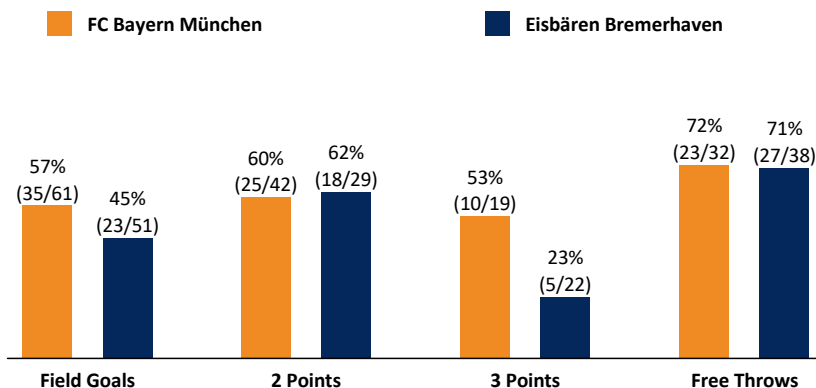

BRE - Eisbären Bremerhaven (Coach: MACHOWSKI Sebastian)

No.	Name	Min	PTS	2 Points	3 Points	Field Goals	Free Throws	OR	DR	TOT	AS	ST	TO	BS	SB	PF	FD	EFF	+/-	
13	DIGGS Quincy	27:38	9	2/3 (67%)	0/3 (0%)	2/6 (33%)	5/9 (56%)				5	1	2			2	7	5	-30	
10	HULLS Jordan	22:41	7	2/4 (50%)	1/4 (25%)	3/8 (38%)		1		1	3	2	2			1	1	6	-20	
9	BLECK Fabian	21:56	3	1/2 (50%)	0/1 (0%)	1/3 (33%)	1/2 (50%)	1	3	4	1	1		1		2	1	7	-7	
14	ELLIOTT Ivan	21:51	5	2/3 (67%)	0/3 (0%)	2/6 (33%)	1/1 (100%)	1		1			1				1	1	-16	
21	KAMP Harper	21:03	7	2/2 (100%)	0/2 (0%)	2/4 (50%)	3/4 (75%)	1	1	2	1	1	5			4	2	3	-12	
18	WENDT Lars	19:29	12	2/3 (67%)	1/1 (100%)	3/4 (75%)	5/6 (83%)		2	2	5		2			2	3	15	-8	
8	SMOTRYCZ Evan	19:18	15	1/3 (33%)	2/4 (50%)	3/7 (43%)	7/8 (88%)		5	5	2	3	2			3	5	18	-6	
20	AUSTIN Waverly	18:57	15	5/8 (63%)		5/8 (63%)	5/8 (63%)		2	2			2		1	3	6	9	-13	
3	ANDERSON Karvel	18:45	5	1/1 (100%)	1/3 (33%)	2/4 (50%)										4		3	-17	
4	SCHMITT Sebastian	8:22	0		0/1 (0%)	0/1 (0%)					2		1			2		0	4	
7	BREITLAUCH Adrian	DNP																		
Team / Coach								1	5	6										
Totals			200:00	78	18/29 (62%)	5/22 (23%)	23/51 (45%)	27/38 (71%)	5	18	23	19	8	17	1	1	23	26	73	-25

FCB	BRE
11 / 25 / 36	Rebounds OR/DR/TOT
25	Assists
26	Fouls
23	Fouls Drawn
12	Turnovers
13	Steals
34	Points in the Paint
19	Second Chance Points
14	Fast Break Points
30 (83:53)	Biggest Lead
9-0 (62:42)	Biggest Scoring Run
	Lead Changes: 0
	Times Tied: 0

EASYSREDIT-BBL.DE

Alle offiziellen Statistiken der easyCredit BBL, Daten, Rekorde uvm.!

EASYSREDIT BBL-APPS

News, Stats, Tabelle, Spielplan und vieles mehr, immer dabei! Kostenfrei für iOS und Android

TELEKOMBASKETBALL.DE

Keinen Korb mehr verpassen - Alle Spiele der easyCredit BBL LIVE und in HD! Erleben sie jetzt das größte Basketball-Angebot Deutschlands zuhause und mobil! www.telekombasketball.de

LEGEND								
(C) Captain	+/- Plus-Minus-Rating	AS Assists	BS Blocked Shots	DNP Did Not Play	DR Defensive Rebounds			
EFF Efficiency	FD Fouls Drawn	Min Minutes Played	OR Offensive Rebounds	OTx Overtime	PF Fouls			
PTS Points	Qx Quarter Time	SB Shots Blocked	ST Steals	TO Turnovers	TOT Total Rebounds