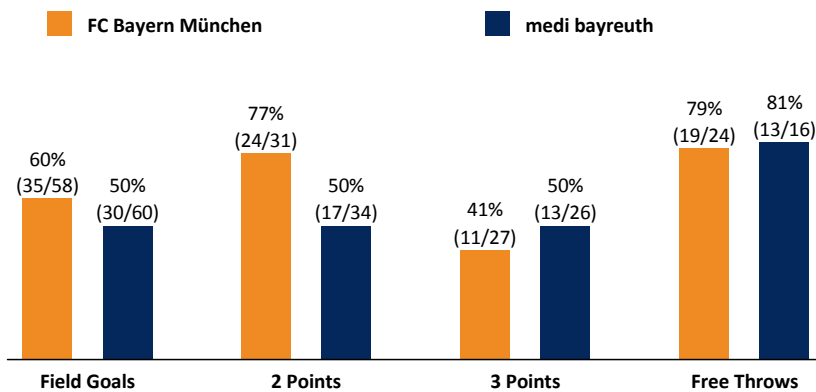

BAY - medi bayreuth (Coach: KORNER Raoul)

No.	Name	Min	PTS	2 Points	3 Points	Field Goals	Free Throws	OR	DR	TOT	AS	ST	TO	BS	SB	PF	FD	EFF	+/-	
12	LEWIS Trey	24:11	7	2/4 (50%)	1/5 (20%)	3/9 (33%)		1	1	2	1		2			1	2	-11		
8	LINHART Nate	22:30	3	0/4 (0%)	1/2 (50%)	1/6 (17%)			2	2	2	3	3	1	1	3	1	3	-29	
7	ANDERSON Kyan	22:10	14	1/1 (100%)	3/7 (43%)	4/8 (50%)	3/4 (75%)				2	1	1			5	3	11	-4	
11	SEIFERTH Andreas	17:33	2	1/2 (50%)		1/2 (50%)	0/1 (0%)	2	2	4	1		1			1	2	4	-9	
24	BROOKS De'Mon	12:17	4	2/4 (50%)	0/1 (0%)	2/5 (40%)			1	1			1		1	4	1	1	-22	
14	WACHALSKI Steve	28:29	18	1/2 (50%)	4/6 (67%)	5/8 (63%)	4/4 (100%)	1	3	4	1	3				1	4	23	4	
15	AMAIZE Robin	26:59	25	6/7 (86%)	3/4 (75%)	9/11 (82%)	4/5 (80%)		1	1	2	4	1			3	4	28	7	
10	DORETH Bastian	24:10	3	0/1 (0%)	1/1 (100%)	1/2 (50%)			1	1	7	1	2			3	2	9	-5	
50	MAREI Assem	21:41	10	4/9 (44%)		4/9 (44%)	2/2 (100%)	3	3	6	3		1	3	3	1	2	16	-1	
41	ADLER Marius	DNP																		
Team / Coach								1		1										
Totals			200:00	86	17/34 (50%)	13/26 (50%)	30/60 (50%)	13/16 (81%)	8	14	22	19	12	12	4	5	21	20	98	-14

FCB	BAY
9 / 24 / 33	Rebounds OR/DR/TOT
27	Assists
21	Fouls
20	Fouls Drawn
14	Turnovers
8	Steals
40	Points in the Paint
14	Second Chance Points
20	Fast Break Points
24 (63:39)	Biggest Lead
10-0 (57:35)	Biggest Scoring Run
	Lead Changes: 2
	Times Tied: 1

EASycREDIT-BBL.DE

Alle offiziellen Statistiken der easyCredit BBL, Daten, Rekorde uvm.!

EASycREDIT BBL-APPS

News, Stats, Tabelle, Spielplan und vieles mehr, immer dabei! Kostenfrei für iOS und Android

TELEKOMBASKETBALL.DE

Keinen Korb mehr verpassen - Alle Spiele der easyCredit BBL LIVE und in HD! Erleben sie jetzt das größte Basketball-Angebot Deutschlands zuhause und mobil! www.telekombasketball.de

LEGEND								
(C) Captain	+/- Plus-Minus-Rating	AS Assists	BS Blocked Shots	DNP Did Not Play	DR Defensive Rebounds			
EFF Efficiency	FD Fouls Drawn	Min Minutes Played	OR Offensive Rebounds	OTx Overtime	PF Fouls			
PTS Points	Qx Quarter Time	SB Shots Blocked	ST Steals	TO Turnovers	TOT Total Rebounds