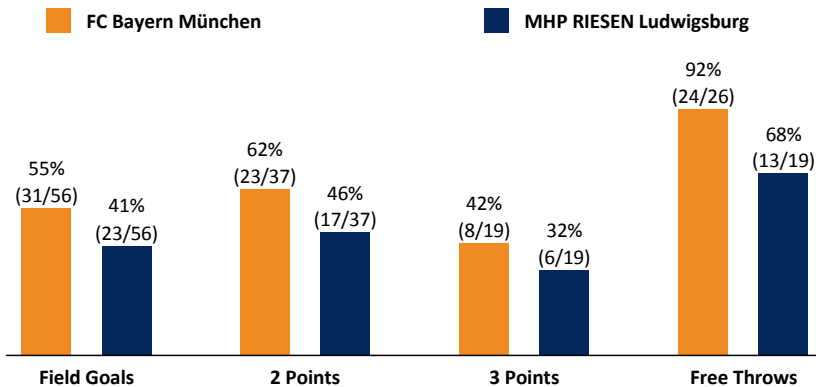

FC Bayern München

94 : 65 MHP RIESEN Ludwigsburg

Referee: PANTHER Anne
Umpires: FRITZ Clemens / ARIK Tamer
Commissioner:

Attendance: 6.265
München, Audi Dome, SO 18 DEZ 2016, 15:30, Game-ID: 19674

Scoreboard table showing quarters Q1, Q2, Q3, Q4 for FCB and LUD.

FCB - FC Bayern München (Coach: DJORDJEVIC Aleksandar)

Main player statistics table for FC Bayern München including columns for No., Name, Min, PTS, 2 Points, 3 Points, Field Goals, Free Throws, OR, DR, TOT, AS, ST, TO, BS, SB, PF, FD, EFF, +/-.

LUD - MHP RIESEN Ludwigsburg (Coach: PATRICK John)

Main player statistics table for MHP RIESEN Ludwigsburg including columns for No., Name, Min, PTS, 2 Points, 3 Points, Field Goals, Free Throws, OR, DR, TOT, AS, ST, TO, BS, SB, PF, FD, EFF, +/-.

Summary statistics table comparing FCB and LUD across various metrics like Rebounds, Assists, Fouls, Turnovers, Steals, Points in the Paint, etc.

EASycRedit-BBL.DE

Alle offiziellen Statistiken der easyCredit BBL, Daten, Rekorde uvm.!

EASycRedit BBL-APPS

News, Stats, Tabelle, Spielplan und vieles mehr, immer dabei! Kostenfrei für iOS und Android

TELEKOMBASKETBALL.DE

Keinen Korb mehr verpassen - Alle Spiele der easyCredit BBL LIVE und in HD! Erleben sie jetzt das größte Basketball-Angebot Deutschlands zuhause und mobil! www.telekombasketball.de

LEGEND (C) Captain +/- Plus-Minus-Rating AS Assists BS Blocked Shots DNP Did Not Play DR Defensive Rebounds
EFF Efficiency FD Fouls Drawn Min Minutes Played OR Offensive Rebounds OTx Overtime PF Fouls
PTS Points Qx Quarter Time SB Shots Blocked ST Steals TO Turnovers TOT Total Rebounds