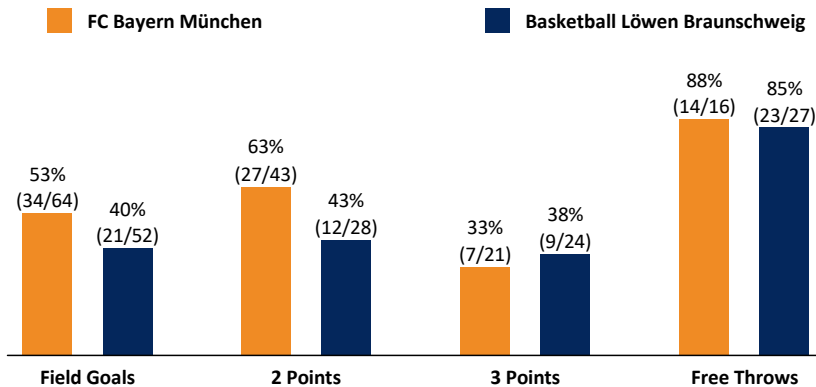

FC Bayern München

89 : 74

Basketball Löwen Braunschweig

Referee: HACK Johannes
Umpires: STRAUBE Carsten / STREIT Enrico
Commissioner: SCHENCKING Albert

München, Audi Dome, FR 30 DEZ 2016, 20:30, Game-ID: 19700

Scoreboard table showing quarters Q1-Q4 for FCB and BRA with points and rebounds.

FCB - FC Bayern München (Coach: DJORDJEVIC Aleksandar)

Main player statistics table for FC Bayern München including columns for No., Name, Min, PTS, 2 Points, 3 Points, Field Goals, Free Throws, OR, DR, TOT, AS, ST, TO, BS, SB, PF, FD, EFF, +/-.

BRA - Basketball Löwen Braunschweig (Coach: MENZ Frank)

Main player statistics table for Basketball Löwen Braunschweig including columns for No., Name, Min, PTS, 2 Points, 3 Points, Field Goals, Free Throws, OR, DR, TOT, AS, ST, TO, BS, SB, PF, FD, EFF, +/-.

Summary comparison table between FCB and BRA for various statistics like Rebounds, Assists, Fouls, etc.

EASycREDIT-BBL.DE

Alle offiziellen Statistiken der easyCredit BBL, Daten, Rekorde uvm.!

EASycREDIT BBL-APPS

News, Stats, Tabelle, Spielplan und vieles mehr, immer dabei! Kostenlos für iOS und Android

TELEKOMBASKETBALL.DE

Keinen Korb mehr verpassen - Alle Spiele der easyCredit BBL LIVE und in HD! Erleben sie jetzt das größte Basketball-Angebot Deutschlands zuhause und mobil! www.telekombasketball.de

LEGEND (C) Captain +/- Plus-Minus-Rating AS Assists BS Blocked Shots DNP Did Not Play DR Defensive Rebounds
EFF Efficiency FD Fouls Drawn Min Minutes Played OR Offensive Rebounds OTx Overtime PF Fouls
PTS Points Qx Quarter Time SB Shots Blocked ST Steals TO Turnovers TOT Total Rebounds