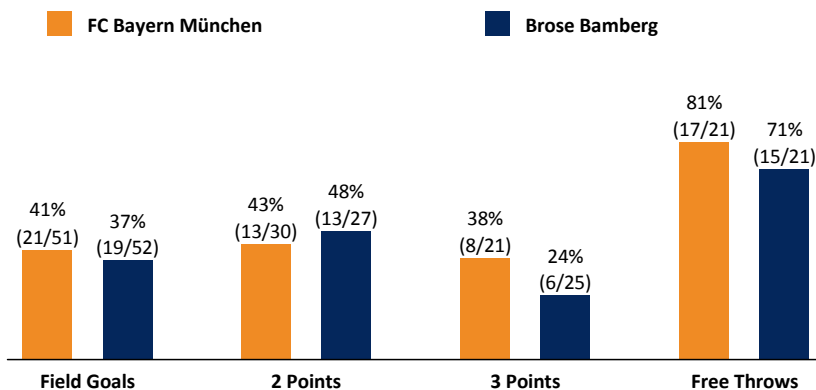

FC Bayern München

67 : 59

Brose Bamberg

Referee: REITER M.
Umpires: MATIP M. / HACK J.
Commissioner: DIETRICH S.

München, Audi Dome, SO 19 MRZ 2017, 20:15, Game-ID: 19780

Scoreboard table showing quarter scores (Q1-Q4) for FCB and BAM.

FCB - FC Bayern München (Coach: DJORDJEVIC Aleksandar)

Main player statistics table for FC Bayern München including columns for No., Name, Min, PTS, 2 Points, 3 Points, Field Goals, Free Throws, OR, DR, TOT, AS, ST, TO, BS, SB, PF, FD, EFF, +/-.

BAM - Brose Bamberg (Coach: TRINCHIERI Andrea)

Main player statistics table for Brose Bamberg including columns for No., Name, Min, PTS, 2 Points, 3 Points, Field Goals, Free Throws, OR, DR, TOT, AS, ST, TO, BS, SB, PF, FD, EFF, +/-.

Summary statistics table comparing FCB and BAM across various metrics like Rebounds, Assists, Fouls, Turnovers, Steals, etc.

EASycREDIT-BBL.DE

Alle offiziellen Statistiken der easyCredit BBL, Daten, Rekorde uvm.!

EASycREDIT BBL-APPS

News, Stats, Tabelle, Spielplan und vieles mehr, immer dabei! Kostenfrei für iOS und Android

TELEKOMBASKETBALL.DE

Keinen Korb mehr verpassen - Alle Spiele der easyCredit BBL LIVE und in HD! Erleben sie jetzt das größte Basketball-Angebot Deutschlands zuhause und mobil! www.telekombasketball.de

LEGEND (C) Captain, +/- Plus-Minus-Rating, AS Assists, BS Blocked Shots, DNP Did Not Play, DR Defensive Rebounds, EFF Efficiency, FD Fouls Drawn, Min Minutes Played, OR Offensive Rebounds, OTx Overtime, PF Fouls, PTS Points, Qx Quarter Time, SB Shots Blocked, ST Steals, TOT Total Rebounds