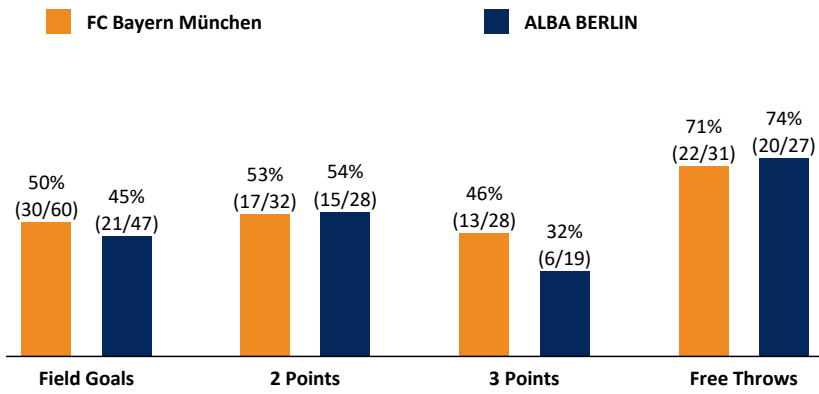

FC Bayern München

95 : 68

ALBA BERLIN

Referee: PANTHER A.
Umpires: KRAUSE O. / BITTNER S.
Commissioner: HOLSTEN I.

Attendance: 6.309
München, Audi Dome, SA 6 MAI 2017, 20:30, Game-ID: 20485

Summary table showing scores for Q1, Q2, Q3, and Q4 for FCB and BER.

FCB - FC Bayern München (Coach: DJORDJEVIC Aleksandar)

Main player statistics table for FC Bayern München, including columns for No., Name, Min, PTS, 2 Points, 3 Points, Field Goals, Free Throws, OR, DR, TOT, AS, ST, TO, BS, SB, PF, FD, EFF, +/-.

BER - ALBA BERLIN (Coach: PÄCH Thomas)

Main player statistics table for ALBA BERLIN, including columns for No., Name, Min, PTS, 2 Points, 3 Points, Field Goals, Free Throws, OR, DR, TOT, AS, ST, TO, BS, SB, PF, FD, EFF, +/-.

Summary table comparing FCB and BER across various statistical categories like Rebounds, Assists, Fouls, etc.

EASycREDIT-BBL.DE - Alle offiziellen Statistiken der easyCredit BBL, Daten, Rekorde uvm.!

EASycREDIT BBL-APPS - News, Stats, Tabelle, Spielplan und vieles mehr, immer dabei! Kostenfrei für iOS und Android

TELEKOMBASKETBALL.DE - Keinen Korb mehr verpassen - Alle Spiele der easyCredit BBL LIVE und in HD! Erleben sie jetzt das größte Basketball-Angebot Deutschlands zuhause und mobil! www.telekombasketball.de

LEGEND (C) Captain, +/- Plus-Minus-Rating, AS Assists, BS Blocked Shots, DNP Did Not Play, DR Defensive Rebounds, EFF Efficiency, FD Fouls Drawn, Min Minutes Played, OR Offensive Rebounds, OTx Overtime, PF Fouls, PTS Points, Qx Quarter Time, SB Shots Blocked, ST Steals, TOT Total Rebounds