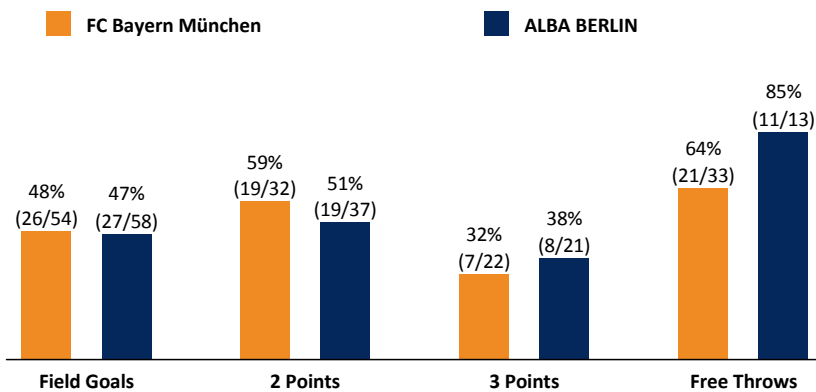

FC Bayern München

80 : 73

ALBA BERLIN

Referee: LOTTERMOSER R.
Umpires: STRAUBE C. / STREIT E.

Attendance: 6.553
München, Audi Dome, SA 13 MAI 2017, 20:30, Game-ID: 20493

Scoreboard table showing Q1, Q2, Q3, Q4 scores for FCB and BER.

FCB - FC Bayern München (Coach: DJORDJEVIC Aleksandar)

Main player statistics table for FC Bayern München including columns for No., Name, Min, PTS, 2 Points, 3 Points, Field Goals, Free Throws, OR, DR, TOT, AS, ST, TO, BS, SB, PF, FD, EFF, +/-.

BER - ALBA BERLIN (Coach: PÄCH Thomas)

Main player statistics table for ALBA BERLIN including columns for No., Name, Min, PTS, 2 Points, 3 Points, Field Goals, Free Throws, OR, DR, TOT, AS, ST, TO, BS, SB, PF, FD, EFF, +/-.

Summary statistics table comparing FCB and BER across various metrics like Rebounds, Assists, Fouls, Turnovers, Steals, Points in the Paint, etc.

EASycREDIT-BBL.DE

Alle offiziellen Statistiken der easyCredit BBL, Daten, Rekorde uvm.!

EASycREDIT BBL-APPS

News, Stats, Tabelle, Spielplan und vieles mehr, immer dabei! Kostenfrei für iOS und Android

TELEKOMBASKETBALL.DE

Keinen Korb mehr verpassen - Alle Spiele der easyCredit BBL LIVE und in HD! Erleben sie jetzt das größte Basketball-Angebot Deutschlands zuhause und mobil! www.telekombasketball.de

LEGEND (C) Captain +/- Plus-Minus-Rating AS Assists BS Blocked Shots DNP Did Not Play DR Defensive Rebounds
EFF Efficiency FD Fouls Drawn Min Minutes Played OR Offensive Rebounds OTx Overtime PF Fouls
PTS Points Qx Quarter Time SB Shots Blocked ST Steals TO Turnovers TOT Total Rebounds